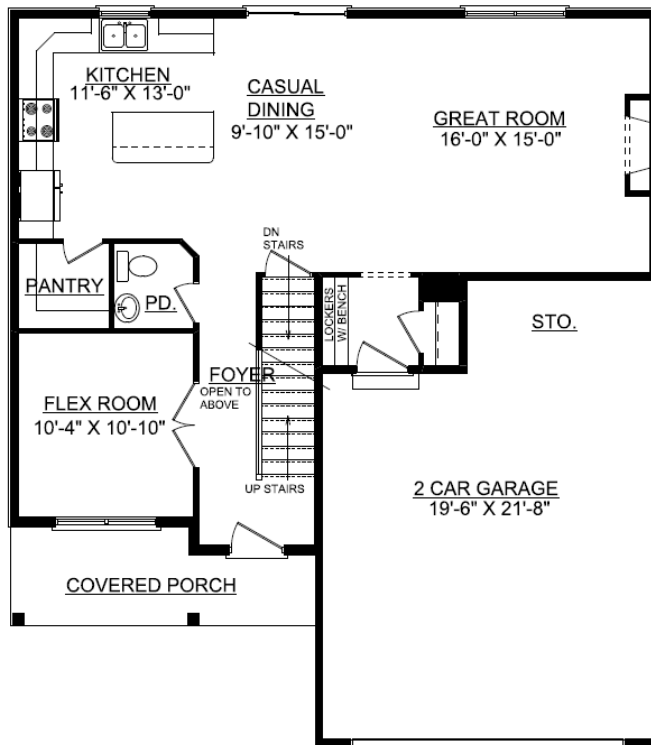

Lot 424 Prairie Meadows 407 New Haven Lane Savoy, IL 61874

First Floor = 966 sq.ft.
Second Floor = 1,010 sq.ft..

First Floor

Second Floor