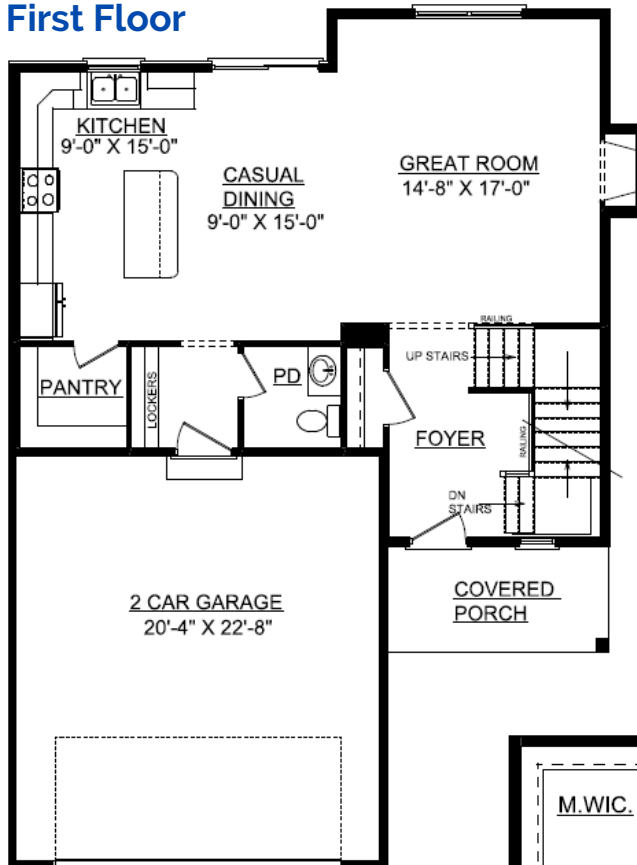

# Lot 412 Prairie Meadows 306 New Haven Lane Savoy, IL 61874

First Floor = 857 sq.ft.  
Second Floor = 946 sq.ft.

## First Floor

## Second Floor