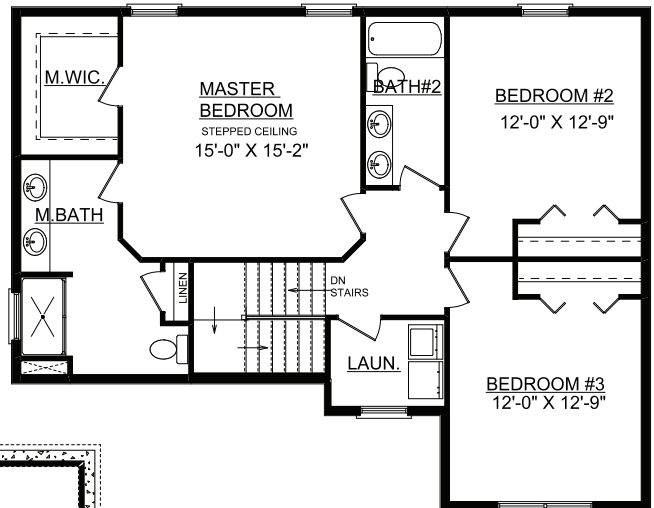

**Lot 410 Prairie Meadows
310 Newhaven Lane
Savoy, IL 61874**

First Floor

Second Floor

Finished Basement

Plan Summary

First Floor	1059 sq.ft.
Second Floor	993 sq.ft.
Unfinished Basement	624 sq.ft.
TOTAL Finished	2676 sq.ft.