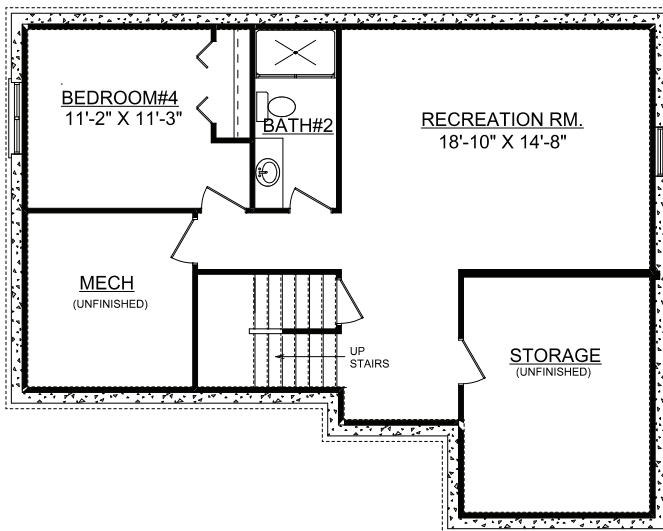

**Lot 410 Prairie Meadows
310 Newhaven Lane
Savoy, IL 61874**

First Floor

Second Floor

Finished Basement

Plan Summary

First Floor	1059 sq.ft.
Second Floor	993 sq.ft.
Unfinished Basement	624 sq.ft.
TOTAL Finished	2676 sq.ft.