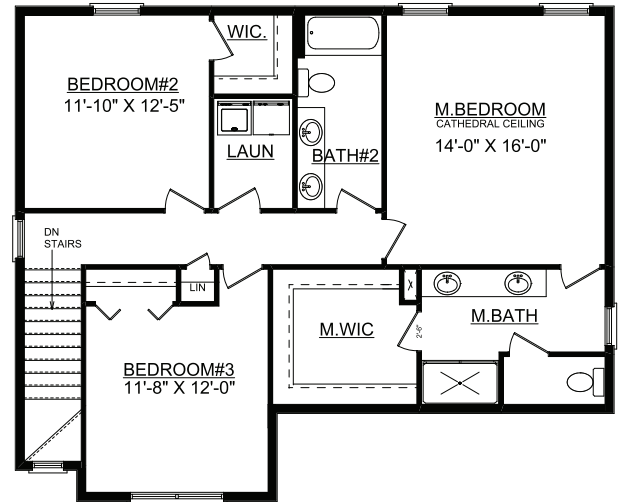

**Lot 405 Prairie Meadows
404 Newhaven Lane
Savoy, IL 61874**

First Floor

Second Floor

Finished Basement

Plan Summary

First Floor	930 sq.ft.
Second Floor	1026 sq.ft.
Finished Basement	689 sq.ft.
TOTAL Finished	2645 sq.ft.