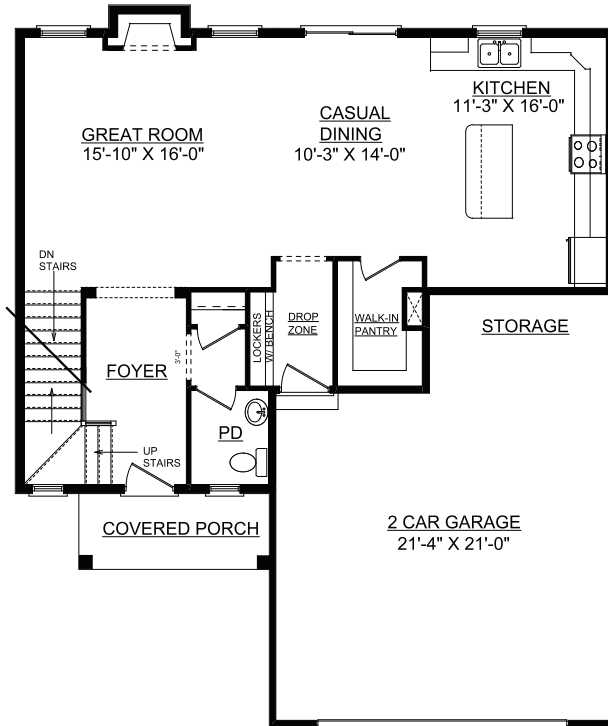

**Lot 405 Prairie Meadows
404 Newhaven Lane
Savoy, IL 61874**

First Floor

Second Floor

Finished Basement

Plan Summary

First Floor	930 sq.ft.
Second Floor	1026 sq.ft.
Finished Basement	689 sq.ft.
TOTAL Finished	2645 sq.ft.