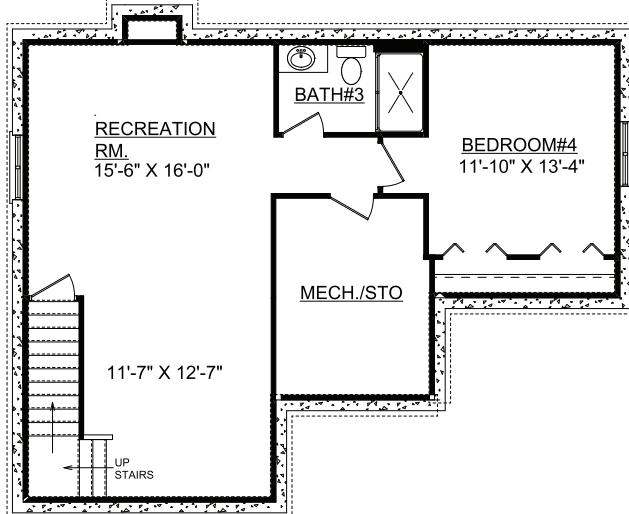

**Lot 405 Prairie Meadows
404 Newhaven Lane
Savoy, IL 61874**

First Floor

Second Floor

Finished Basement

Plan Summary

First Floor	930 sq.ft.
Second Floor	1026 sq.ft.
Finished Basement	689 sq.ft.
TOTAL Finished	2645 sq.ft.