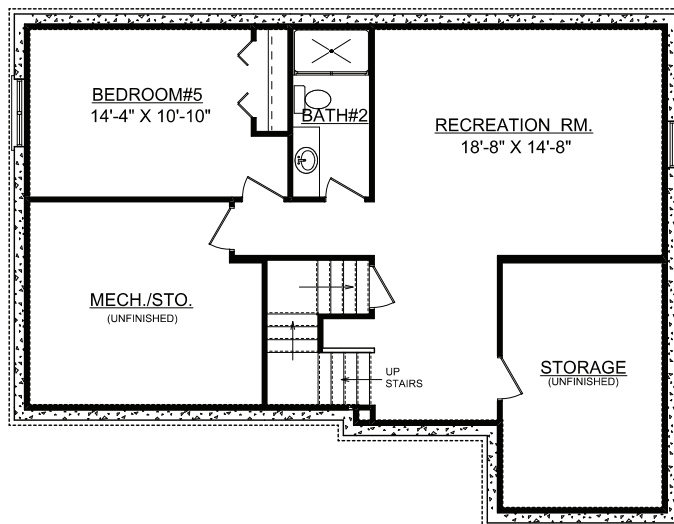

**Lot 404 Will's Trace  
2007 Max Run Drive  
Champaign, IL 61822**

**First Floor**

**Second Floor**

**Finished Basement**

**Plan Summary**

<b>First Floor</b>	1200 sq.ft.
<b>Second Floor</b>	1140 sq.ft.
<b>Unfinished Basement</b>	681 sq.ft.
<b>TOTAL Finished</b>	3021 sq.ft.