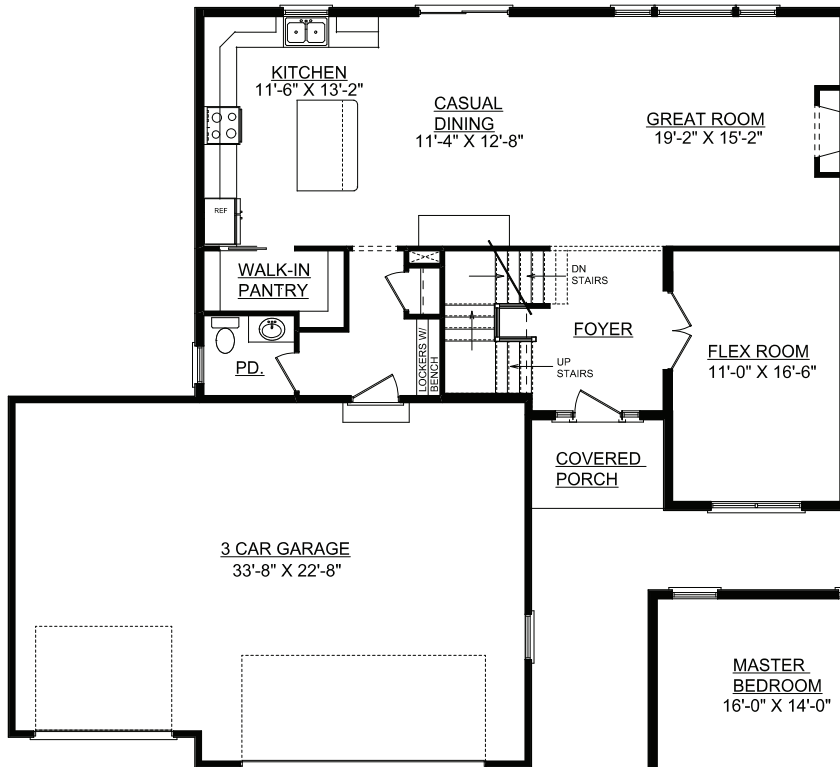

**Lot 404 Will's Trace  
2007 Max Run Drive  
Champaign, IL 61822**

**First Floor**

**Second Floor**

**Finished Basement**

**Plan Summary**

<b>First Floor</b>	1200 sq.ft.
<b>Second Floor</b>	1140 sq.ft.
<b>Unfinished Basement</b>	681 sq.ft.
<b>TOTAL Finished</b>	3021 sq.ft.