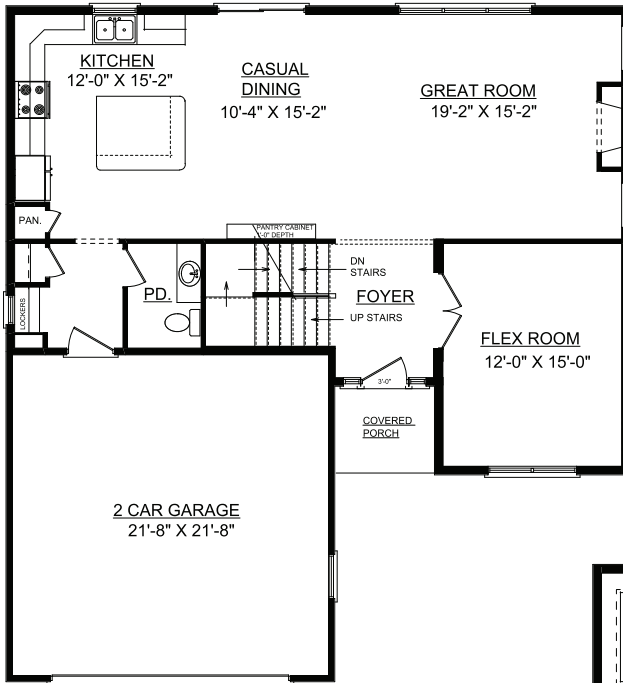

**Lot 403 Prairie Meadows
408 Newhaven Lane
Savoy, IL 61874**

First Floor

Second Floor

Finished Basement

Plan Summary

First Floor	1084 sq.ft.
Second Floor	1018 sq.ft.
Finished Basement	645 sq.ft.
TOTAL Finished	2747 sq.ft.