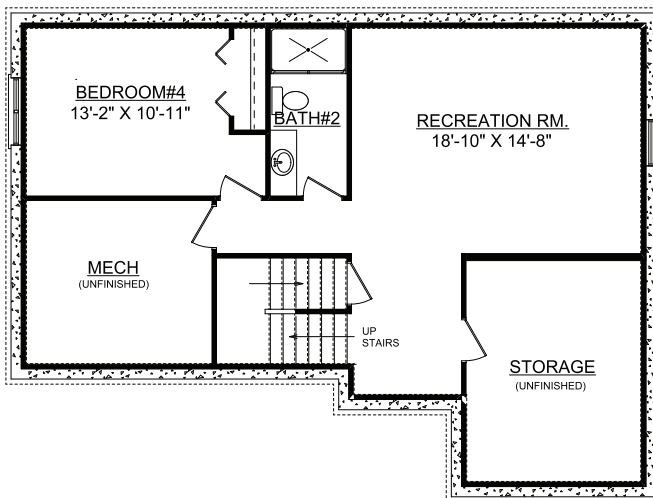

**Lot 403 Prairie Meadows
408 Newhaven Lane
Savoy, IL 61874**

First Floor

Second Floor

Finished Basement

Plan Summary

First Floor	1084 sq.ft.
Second Floor	1018 sq.ft.
Finished Basement	645 sq.ft.
TOTAL Finished	2747 sq.ft.