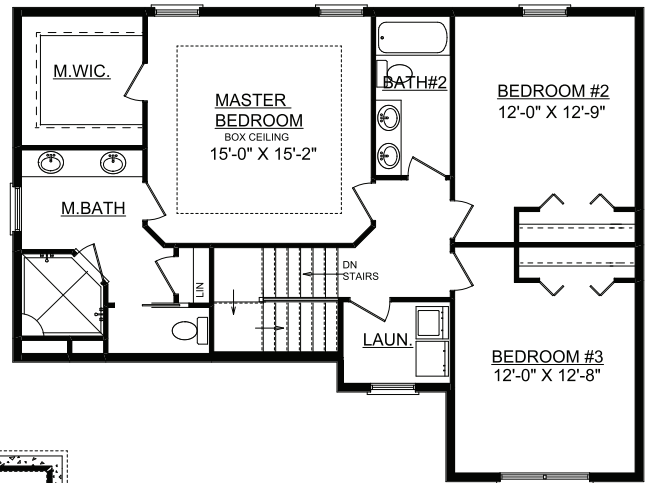

**Lot 403 Prairie Meadows
408 Newhaven Lane
Savoy, IL 61874**

First Floor

Second Floor

Finished Basement

Plan Summary

First Floor	1084 sq.ft.
Second Floor	1018 sq.ft.
Finished Basement	645 sq.ft.
TOTAL Finished	2747 sq.ft.