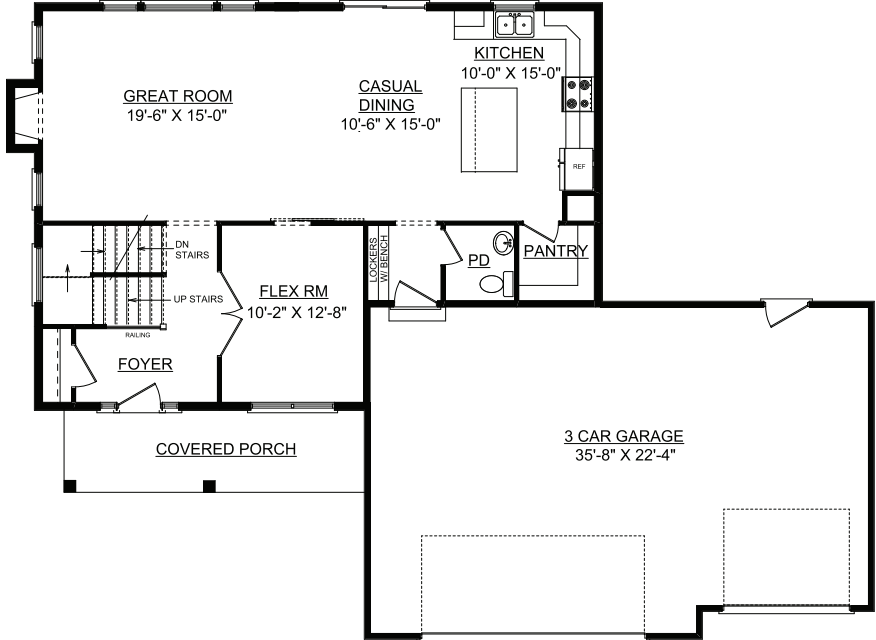

Lot 332 Liberty on the Lake
310 Harpers Ferry
Savoy, IL 61874

First Floor

Second Floor

Basement

Plan Summary

First Floor	1063 sq.ft.
Second Floor	1190 sq.ft.
Finished Basement	677 sq.ft.
TOTAL Finished	2930 sq.ft.