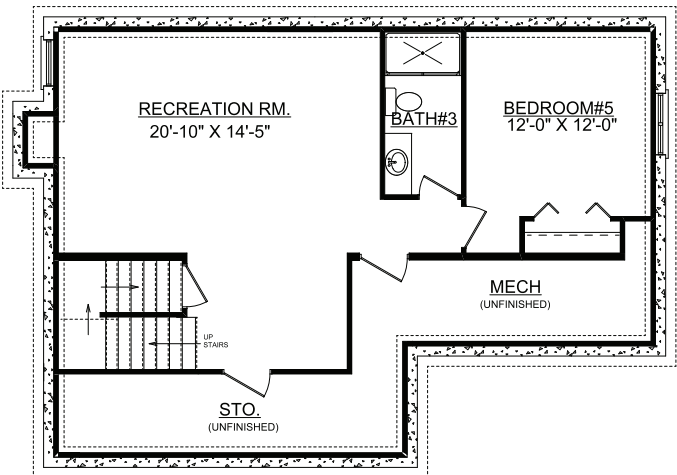

Lot 332 Liberty on the Lake
310 Harpers Ferry
Savoy, IL 61874

First Floor

Second Floor

Basement

Plan Summary

First Floor	1063 sq.ft.
Second Floor	1190 sq.ft.
Finished Basement	677 sq.ft.
TOTAL Finished	2930 sq.ft.