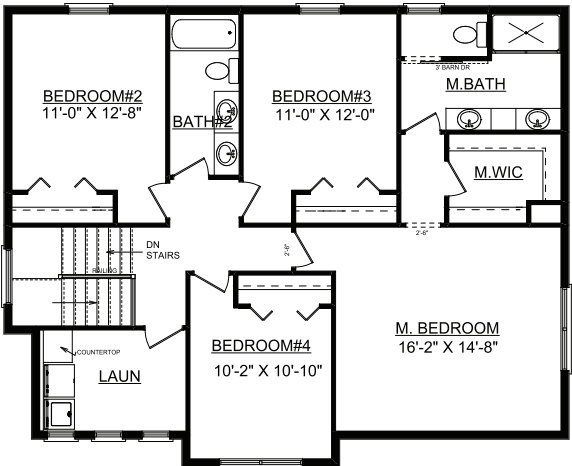

Lot 332 Liberty on the Lake
310 Harpers Ferry
Savoy, IL 61874

First Floor

Second Floor

Basement

Plan Summary

First Floor	1063 sq.ft.
Second Floor	1190 sq.ft.
Finished Basement	677 sq.ft.
TOTAL Finished	2930 sq.ft.