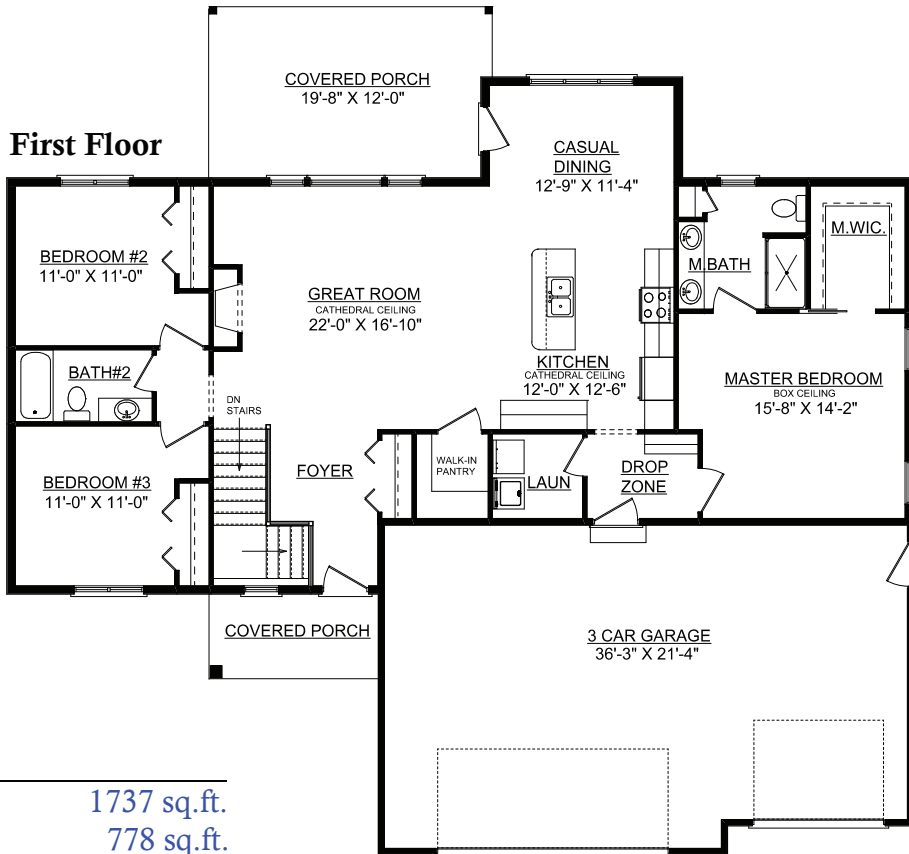

**Lot 319 Prairie Meadows
410 Bradford Ave.
Savoy, IL 61874**

Plan Summary

First Floor	1737 sq.ft.
Finished Basement	778 sq.ft.
TOTAL Finished	2515 sq.ft.

Basement