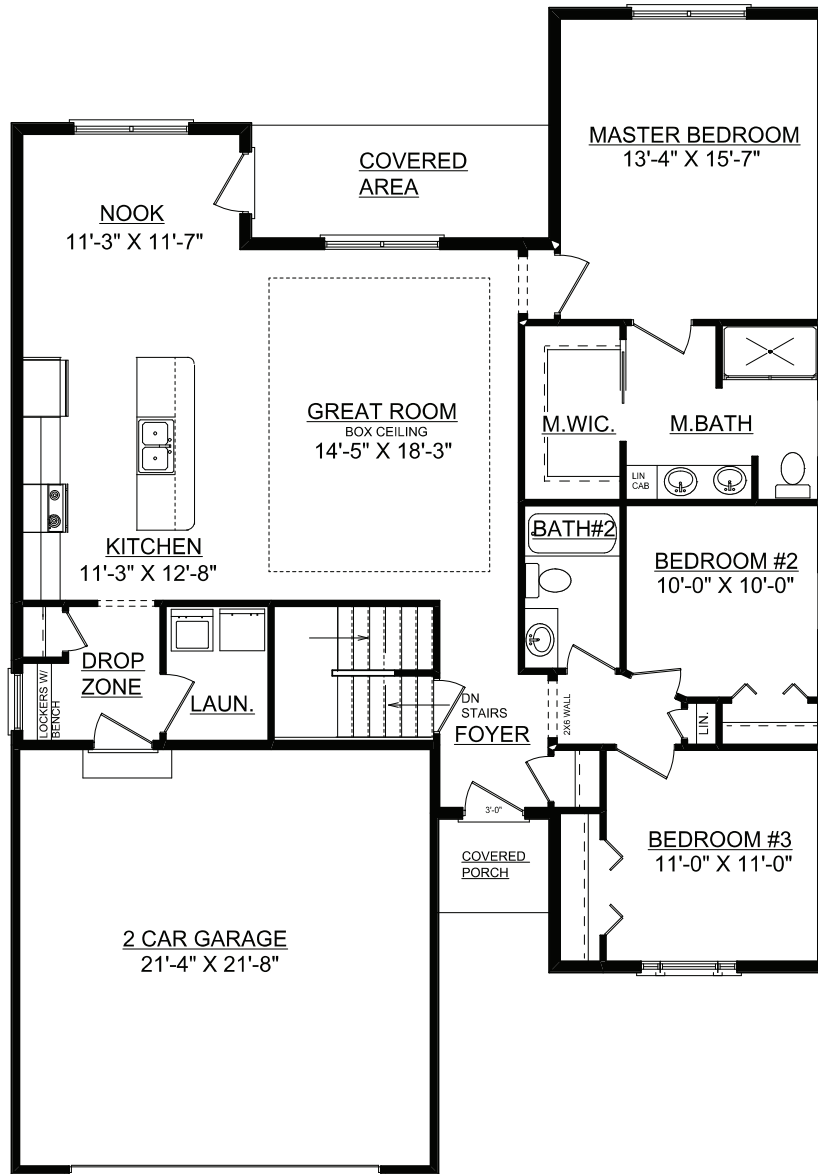

**Lot 24 Liberty Place Condos
3916 Bay Circle
Champaign, IL 61822**

Plan Summary

First Floor	1553 sq.ft.
Unfinished Basement	0 sq.ft.
TOTAL Finished	1553 sq.ft.