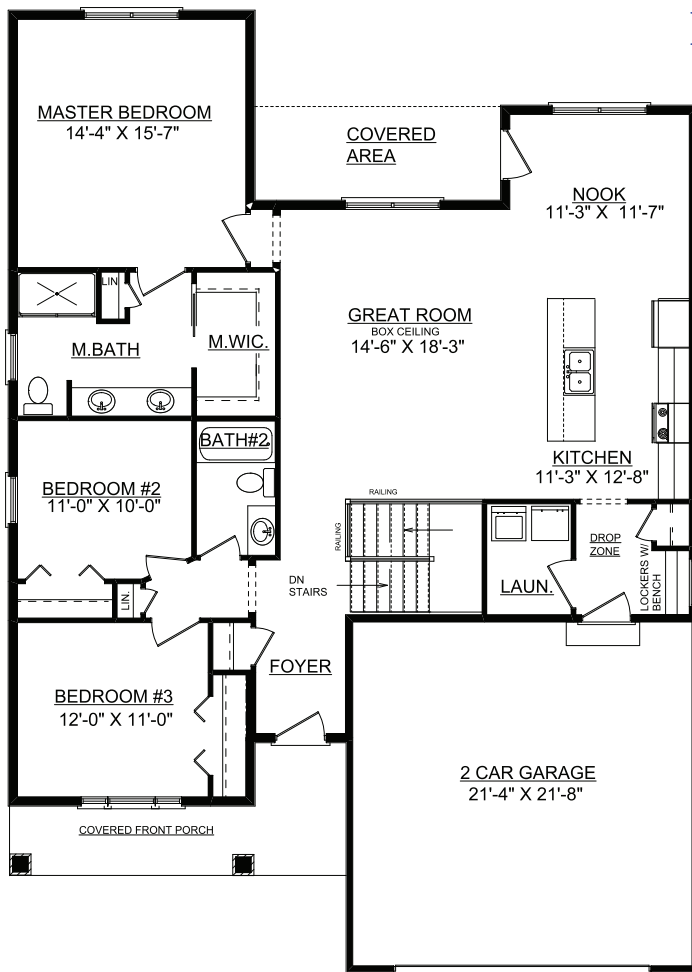

**Lot 23 Liberty Place Condos  
3914 Bay Circle  
Champaign, IL 61822**

**Plan Summary**

<b>First Floor</b>	1616 sq.ft.
<b>Finished Basement</b>	920 sq.ft.
<b>TOTAL Finished</b>	2536 sq.ft.