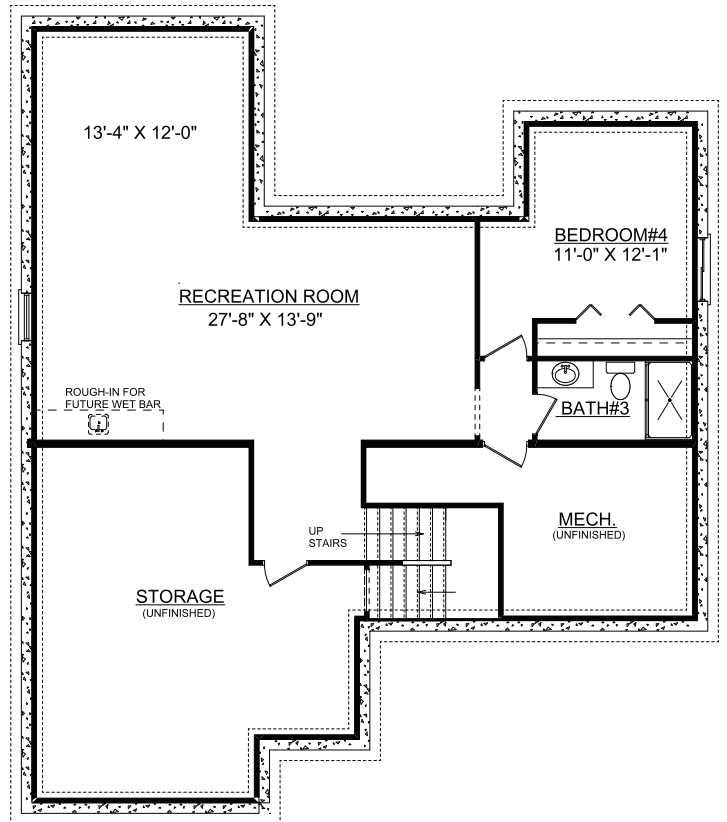

**Lot 23 Liberty Place Condos  
3914 Bay Circle  
Champaign, IL 61822**

**Plan Summary**

<b>First Floor</b>	1616 sq.ft.
<b>Finished Basement</b>	920 sq.ft.
<b>TOTAL Finished</b>	2536 sq.ft.