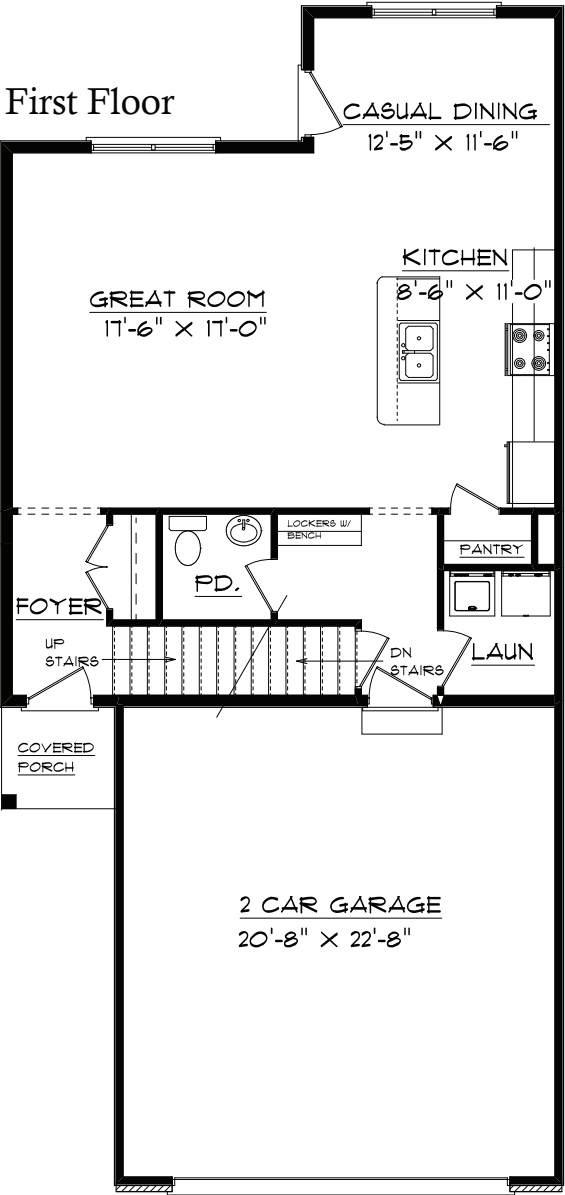

**Lot 180A Sawgrass  
3922 Summer Sage Court  
Champaign, IL 61822**

**Plan Summary**

<b>First Floor</b>	820 sq.ft.
<b>Second Floor</b>	780 sq.ft.
<b>Unfinished Basement</b>	0 sq.ft.
<b>TOTAL Finished</b>	1600 sq.ft.