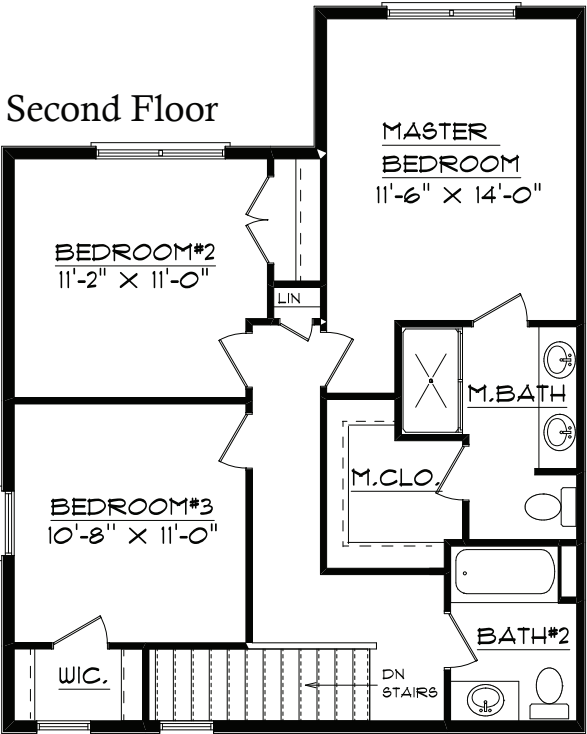

**Lot 180A Sawgrass  
3922 Summer Sage Court  
Champaign, IL 61822**

**Plan Summary**

<b>First Floor</b>	820 sq.ft.
<b>Second Floor</b>	780 sq.ft.
<b>Unfinished Basement</b>	0 sq.ft.
<b>TOTAL Finished</b>	1600 sq.ft.