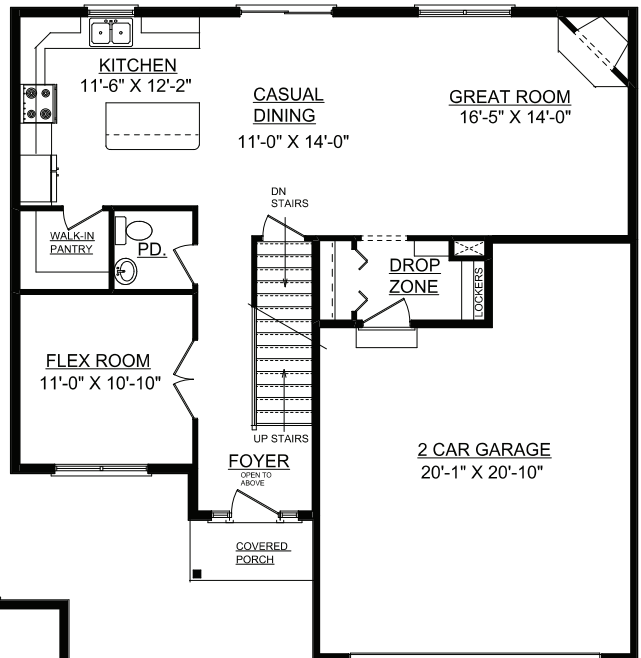

**Lot 1409 Prairie Fields
109 Gailardio Street
Savoy, IL 61874**

First Floor

Second Floor

Basement

Plan Summary

First Floor	985 sq.ft.
Second Floor	1049 sq.ft.
Finished Basement	732 sq.ft.
TOTAL Finished	2766 sq.ft.