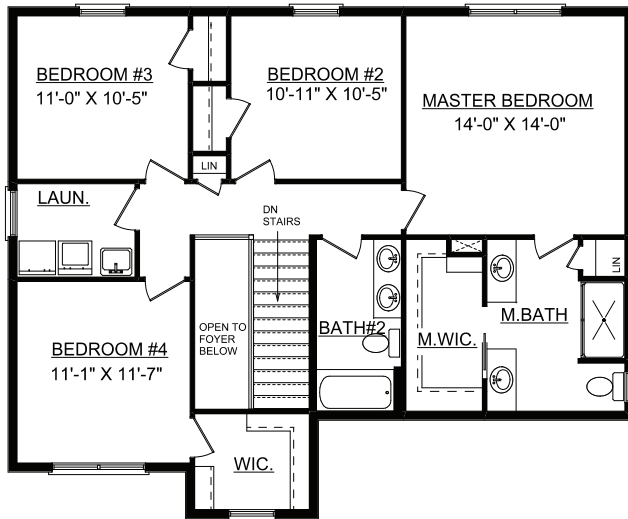

**Lot 1409 Prairie Fields
109 Gailardio Street
Savoy, IL 61874**

First Floor

Second Floor

Basement

Plan Summary

First Floor	985 sq.ft.
Second Floor	1049 sq.ft.
Finished Basement	732 sq.ft.
TOTAL Finished	2766 sq.ft.