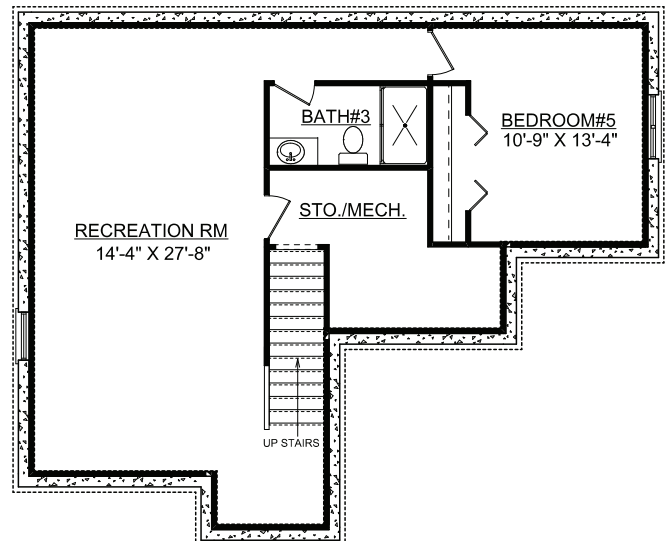

**Lot 1409 Prairie Fields
109 Gailardio Street
Savoy, IL 61874**

First Floor

Second Floor

Basement

Plan Summary

First Floor	985 sq.ft.
Second Floor	1049 sq.ft.
Finished Basement	732 sq.ft.
TOTAL Finished	2766 sq.ft.