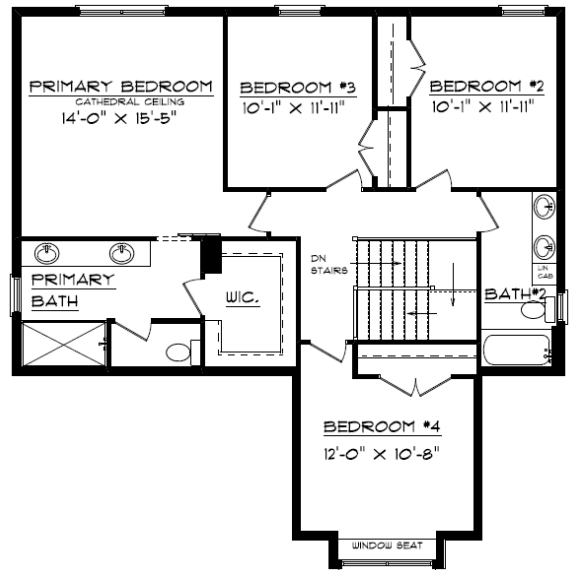

Lot 525 Prairie Meadows

306 Sutton Street

Savoy, IL 61874

First Floor

First Floor = 1,305 sq.ft.
 Second Floor = 1,115 sq.ft.
 Basement = 744 sq.ft.

Second Floor

Basement