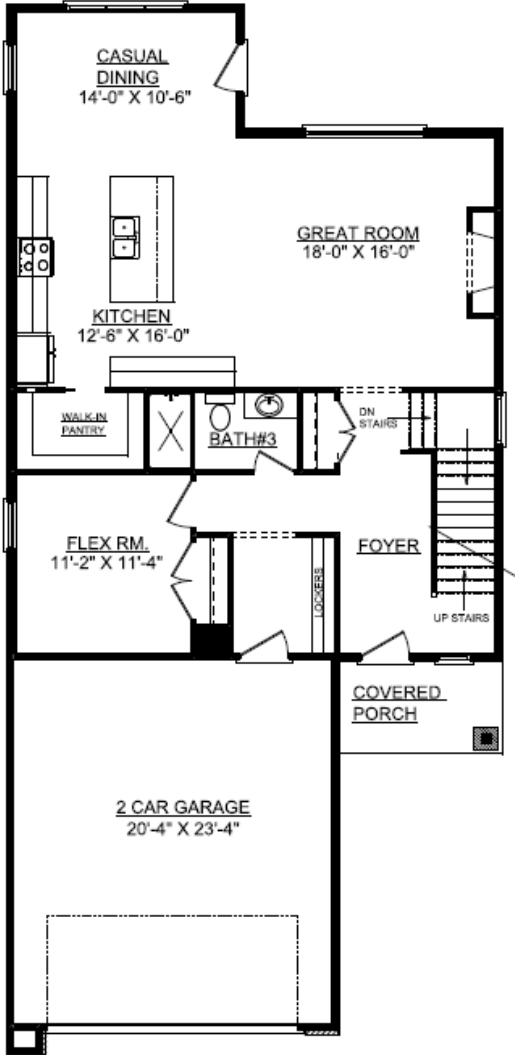

Lot 309 Liberty on the Lake 507 Harpers Ferry Savoy, IL 61874

First Floor

First Floor = 1,190 sq.ft.
Second Floor = 988 sq.ft..
Basement = 782 sq.ft.

Second Floor

Basement