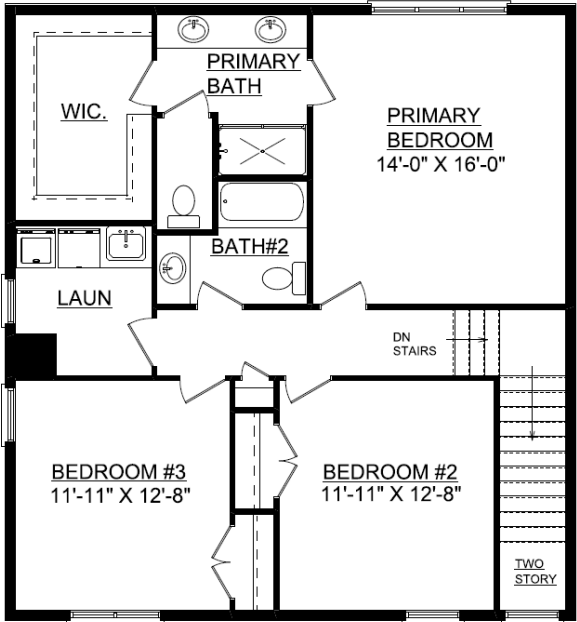

Lot 309 Liberty on the Lake 507 Harpers Ferry Savoy, IL 61874

First Floor

First Floor = 1,190 sq.ft.
Second Floor = 988 sq.ft..
Basement = 782 sq.ft.

Second Floor

Basement