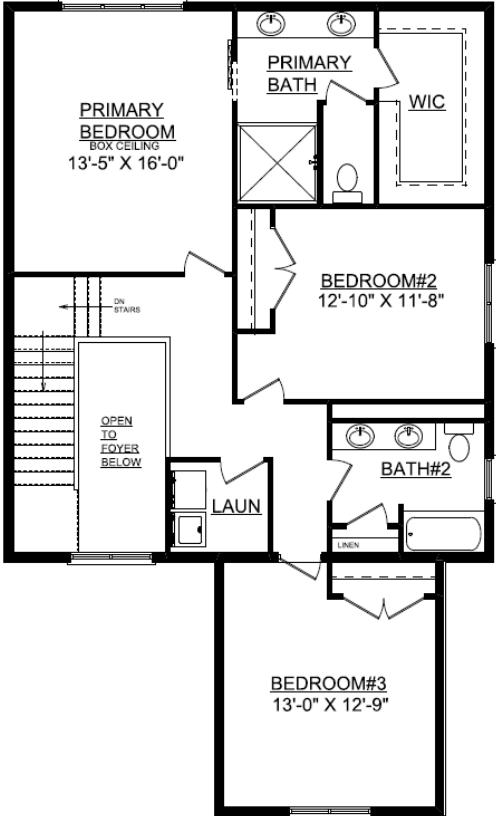

Lot 313 Legends 3303 Palmer Dr Champaign, IL 61822

First Floor

First Floor = 925 sq.ft.

Second Floor = 1,094 sq.ft.

Basement = 627 sq.ft.

Second Floor

Basement