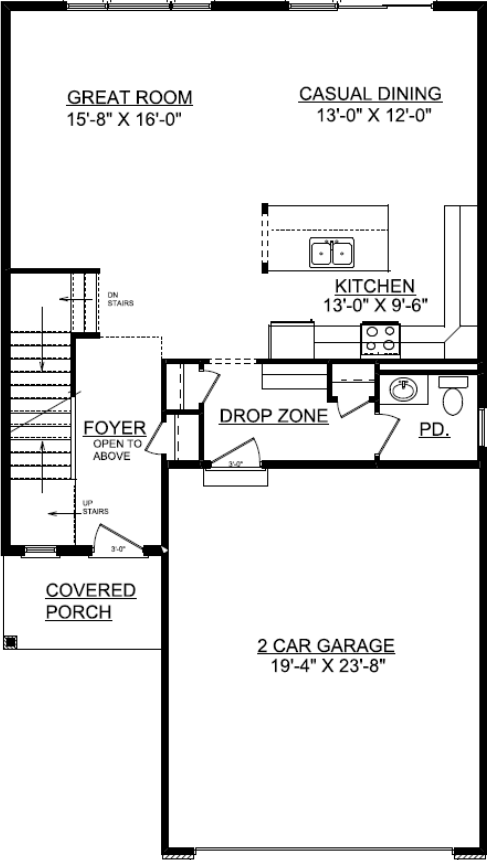

Lot 313 Legends 3303 Palmer Dr Champaign, IL 61822

First Floor

First Floor = 925 sq.ft.

Second Floor = 1,094 sq.ft.

Basement = 627 sq.ft.

Second Floor

Basement