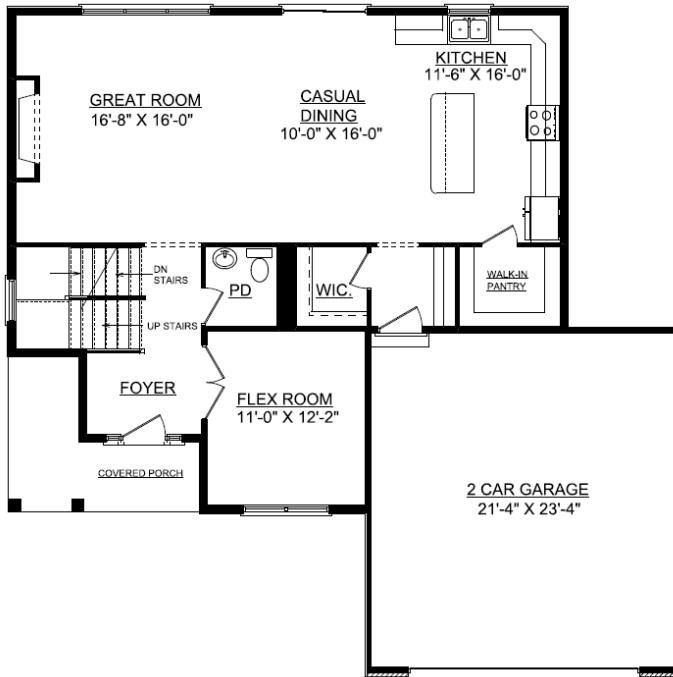

Lot 509 Prairie Meadows 405 Sutton Street Savoy, IL 61874

First Floor

First Floor = 1,115 sq.ft.
Second Floor = 1,123 sq.ft.
Basement = 617 sq.ft.

Second Floor

Basement