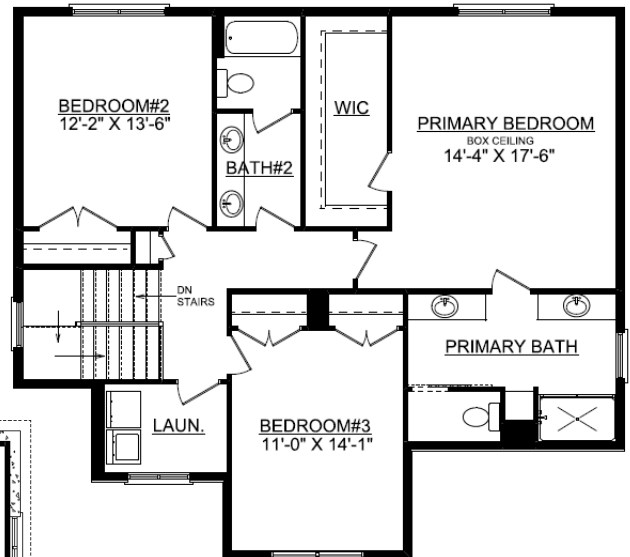

Lot 509 Prairie Meadows 405 Sutton Street Savoy, IL 61874

First Floor

First Floor = 1,115 sq.ft.
Second Floor = 1,123 sq.ft.
Basement = 617 sq.ft.

Second Floor

Basement