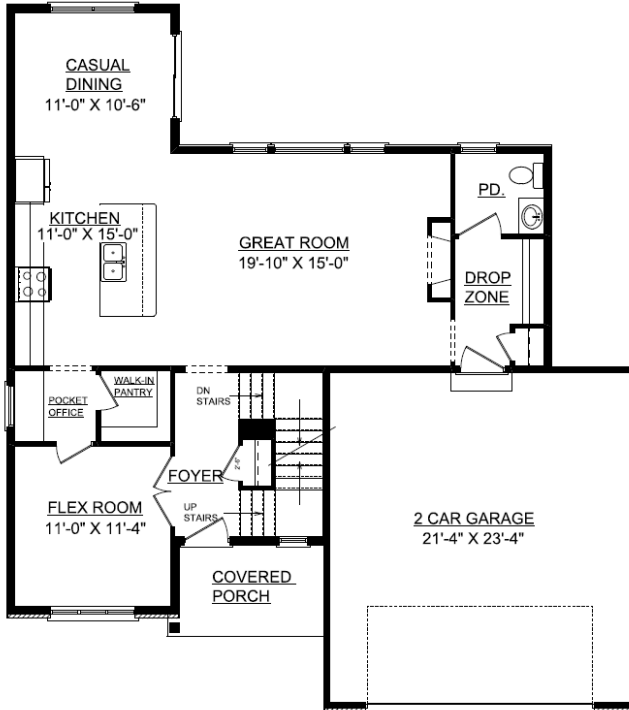

Lot 508 Prairie Meadows 407 Sutton Street Savoy, IL 61874

First Floor

First Floor = 1,116 sq.ft.
Second Floor = 1,108 sq.ft.
Basement = 725 sq.ft.

Basement

Second Floor