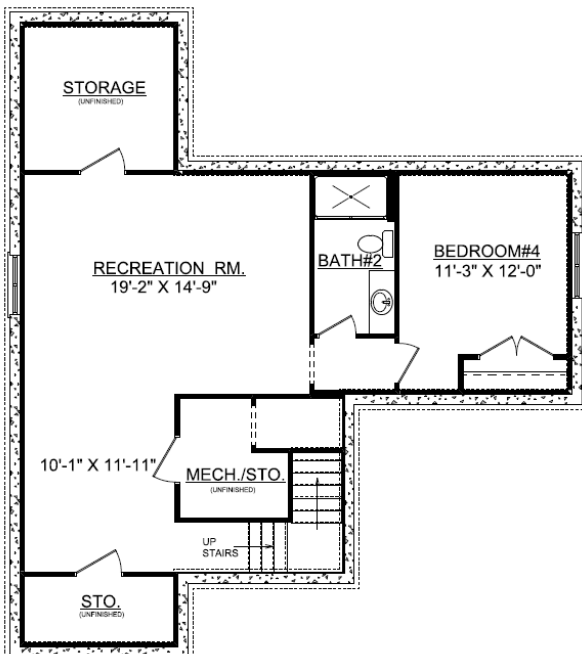

Lot 508 Prairie Meadows 407 Sutton Street Savoy, IL 61874

First Floor

First Floor = 1,116 sq.ft.
Second Floor = 1,108 sq.ft.
Basement = 725 sq.ft.

Basement

Second Floor