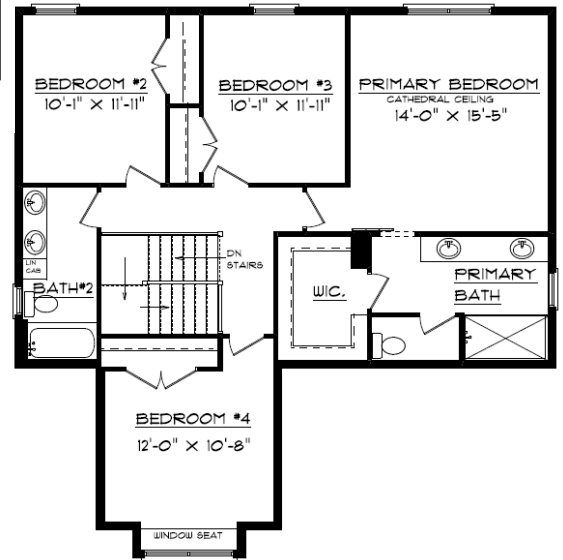

Lot 611 Thornewood 1117 Briarwood Lane Mahomet, IL 61853

First Floor

First Floor = 1,305 sq.ft.
Second Floor = 1,115 sq.ft.
Basement = 744 sq.ft.

Second Floor

Basement