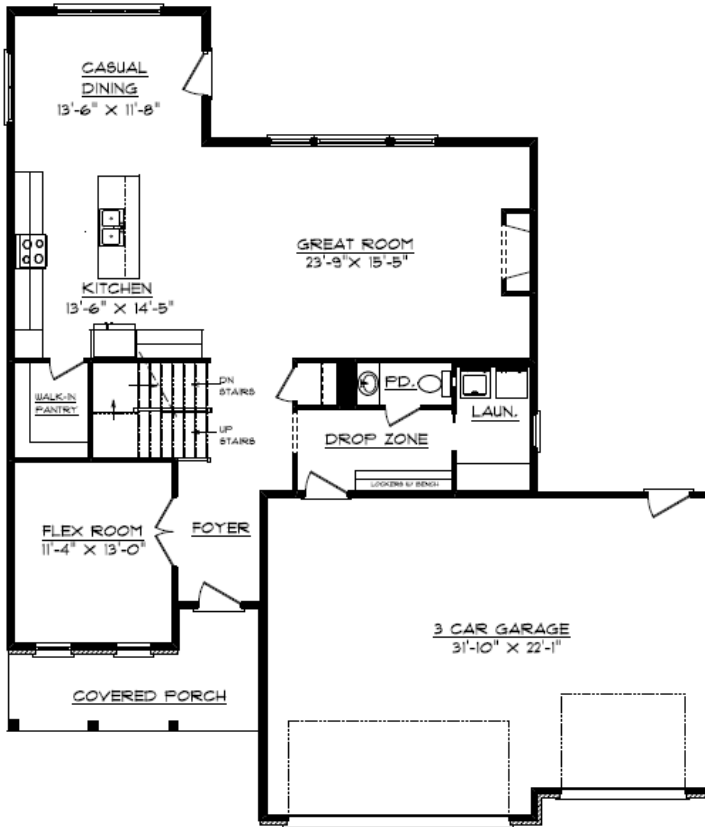

Lot 611 Thornewood 1117 Briarwood Lane Mahomet, IL 61853

First Floor

First Floor = 1,305 sq.ft.
Second Floor = 1,115 sq.ft.
Basement = 744 sq.ft.

Second Floor

Basement