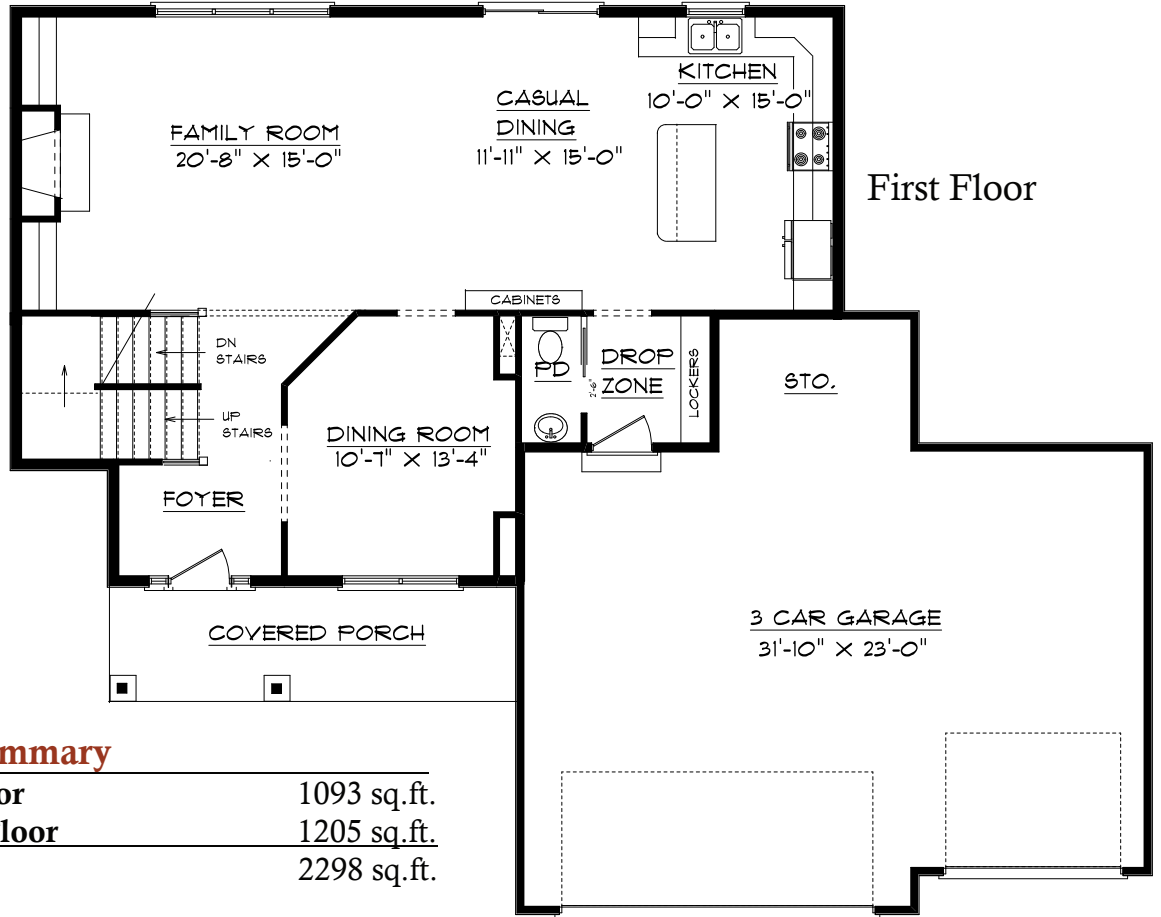

**Lot 601 Sommer Place**  
**6402 W. Callahan Ct., Edwards, IL 61528**

**Plan Summary**

<b>First Floor</b>	1093 sq.ft.
<b>Second Floor</b>	1205 sq.ft.
<b>TOTAL</b>	2298 sq.ft.

**Second Floor**

Note: Rendering is artist's interpretation of this home and does not necessarily represent floor plans and elevations. Please refer to actual plans for more details. Plans are property of Signature Homes.