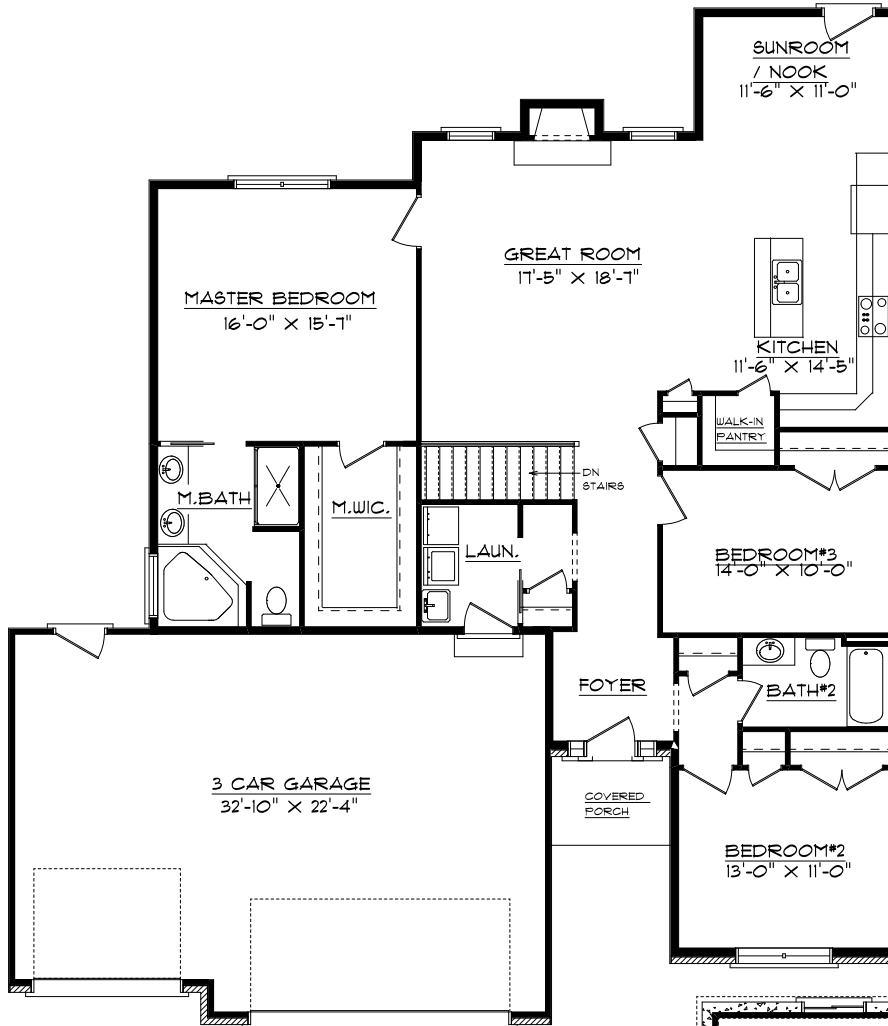

Lot 640 Wynncrest

2801 W. Lake Trail Ct., Dunlap, IL

Plan Summary

First Floor	1840 sq.ft.
Basement	1020 sq.ft.
TOTAL	2860 sq.ft.

First Floor

Finished Basement

Note: Rendering is artist's interpretation of this home and does not necessarily represent floor plans and elevations. Please refer to actual plans for more details. Plans are property of Signature Homes.