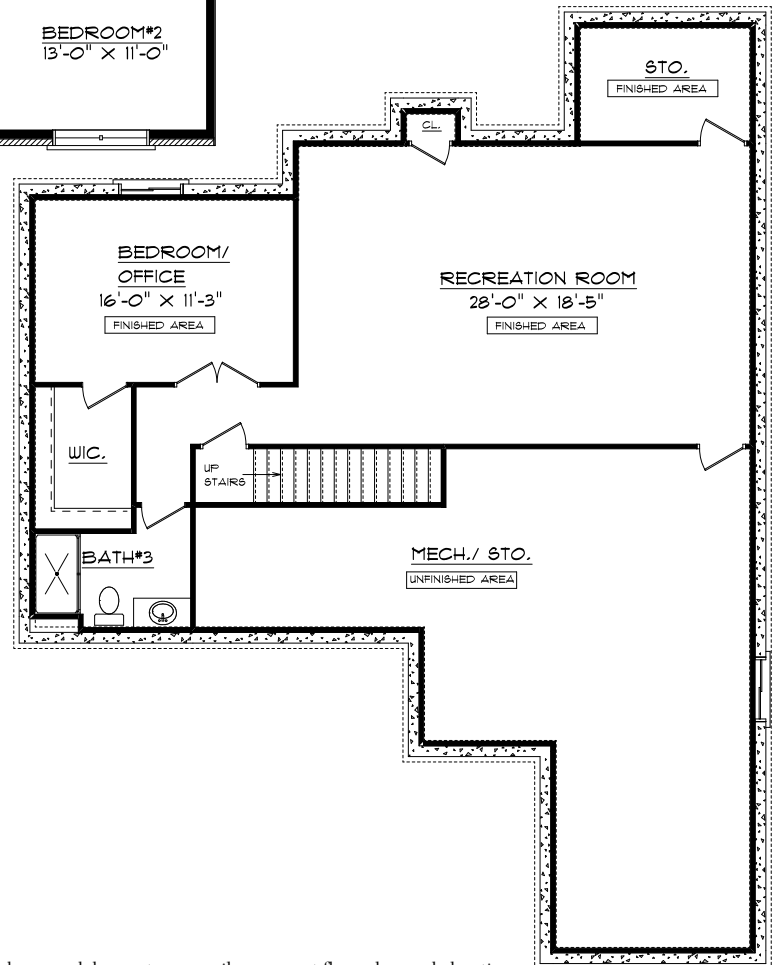

Lot 640 Wynncrest

2801 W. Lake Trail Ct., Dunlap, IL

Plan Summary

First Floor	1840 sq.ft.
Basement	1020 sq.ft.
TOTAL	2860 sq.ft.

First Floor

Finished Basement

Note: Rendering is artist's interpretation of this home and does not necessarily represent floor plans and elevations. Please refer to actual plans for more details. Plans are property of Signature Homes.