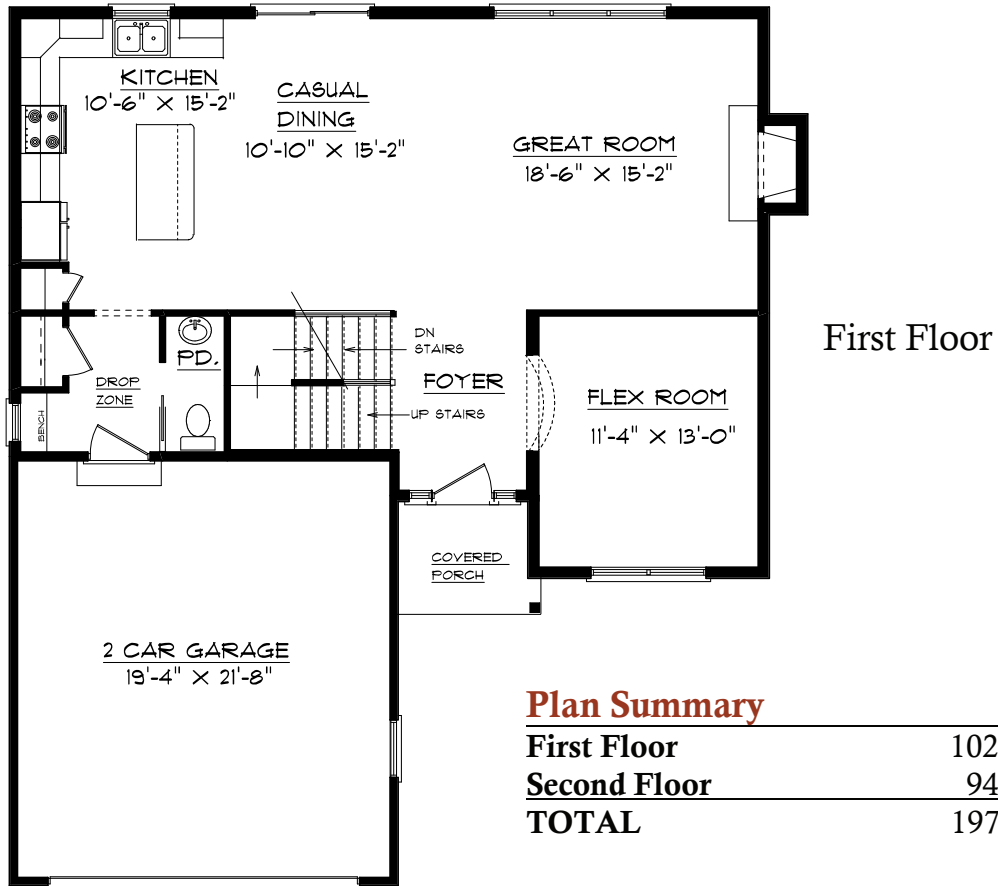

**Lot 612 Wynncrest
2907 W. School St., Dunlap, IL 61525**

Note: Rendering is artist's interpretation of this home and does not necessarily represent floor plans and elevations. Please refer to actual plans for more details. Plans are property of Signature Homes.