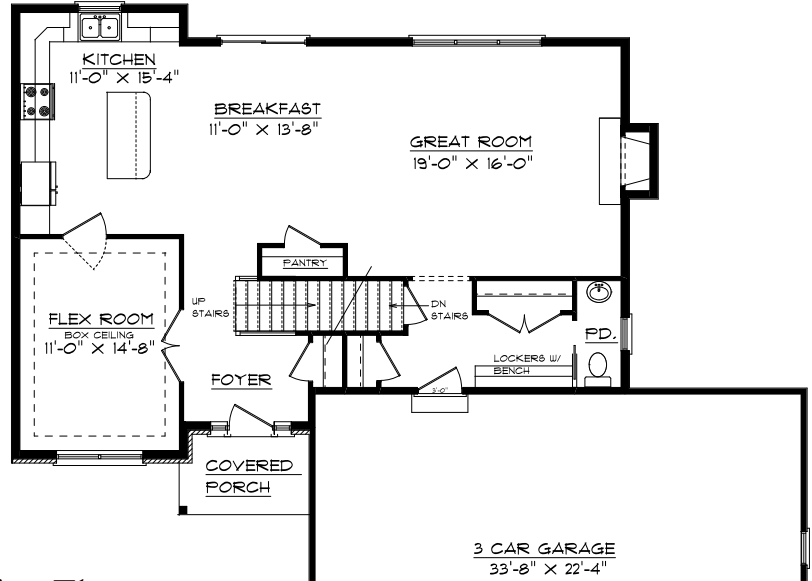

Lot 612 Sommer Place

6515 N. Callahan Court, Edwards, IL

Plan Summary

First Floor	1148 sq.ft.
Second Floor	1282 sq.ft.
Finished Basement	656 sq.ft.
TOTAL Finished	3086 sq.ft.

First Floor

Second Floor

Finished Basement

Note: Rendering is artist's interpretation of this home and does not necessarily represent floor plans and elevations. Please refer to actual plans for more details. Plans are property of Signature Homes.