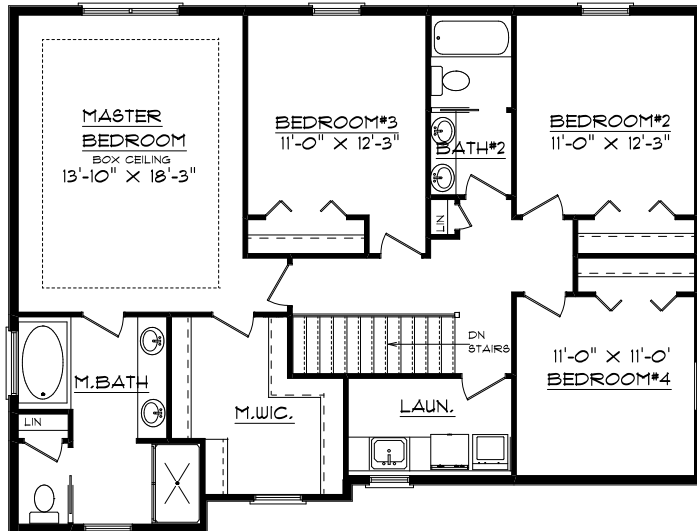

Lot 612 Sommer Place

6515 N. Callahan Court, Edwards, IL

Plan Summary

First Floor	1148 sq.ft.
Second Floor	1282 sq.ft.
Finished Basement	656 sq.ft.
TOTAL Finished	3086 sq.ft.

First Floor

Second Floor

Finished Basement

Note: Rendering is artist's interpretation of this home and does not necessarily represent floor plans and elevations. Please refer to actual plans for more details. Plans are property of Signature Homes.