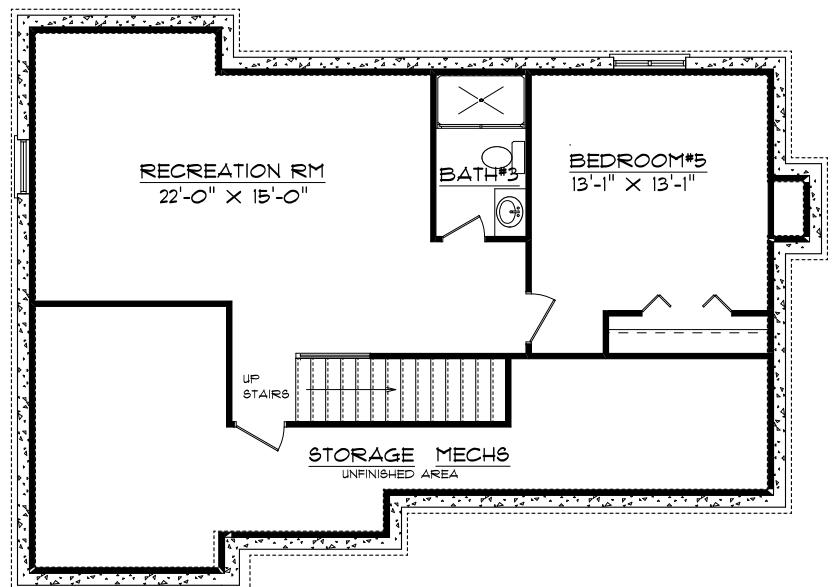

Lot 612 Sommer Place

6515 N. Callahan Court, Edwards, IL

Plan Summary

First Floor	1148 sq.ft.
Second Floor	1282 sq.ft.
Finished Basement	656 sq.ft.
TOTAL Finished	3086 sq.ft.

First Floor

Second Floor

Finished Basement

Note: Rendering is artist's interpretation of this home and does not necessarily represent floor plans and elevations. Please refer to actual plans for more details. Plans are property of Signature Homes.