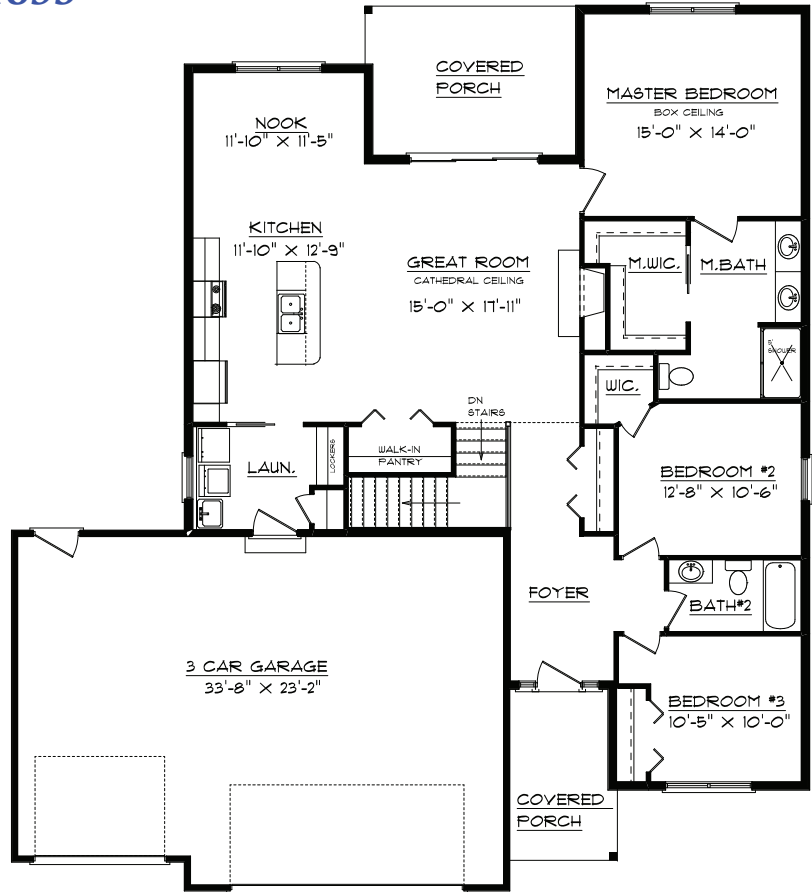

**Lot 605 Country Ridge VI
601 Country Ridge Drive
Mahomet, IL 61853**

First Floor

Basement

Plan Summary

First Floor	1715 sq.ft.
Finished Basement	1029 sq.ft.
TOTAL Finished	2744 sq.ft.