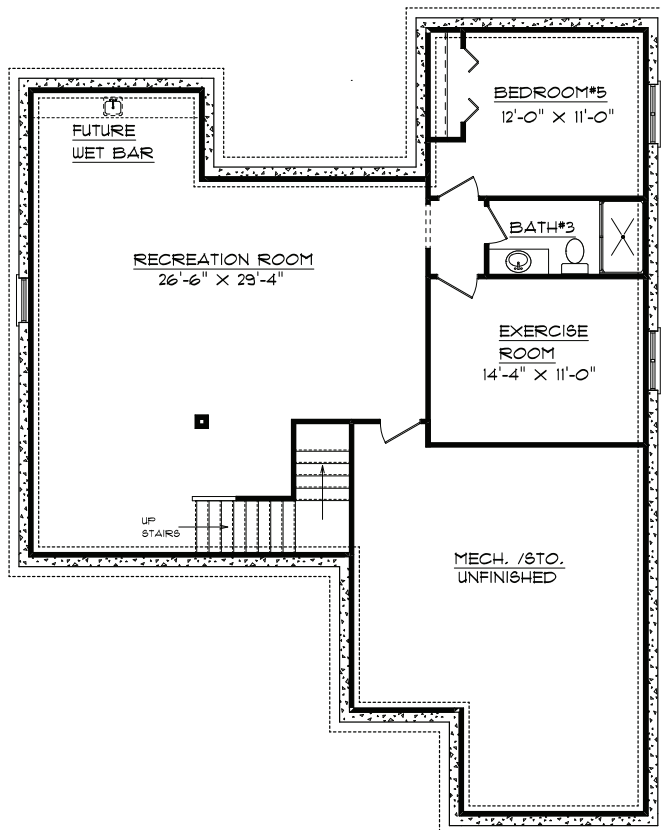

**Lot 605 Country Ridge VI
601 Country Ridge Drive
Mahomet, IL 61853**

First Floor

Basement

Plan Summary

First Floor	1715 sq.ft.
Finished Basement	1029 sq.ft.
TOTAL Finished	2744 sq.ft.