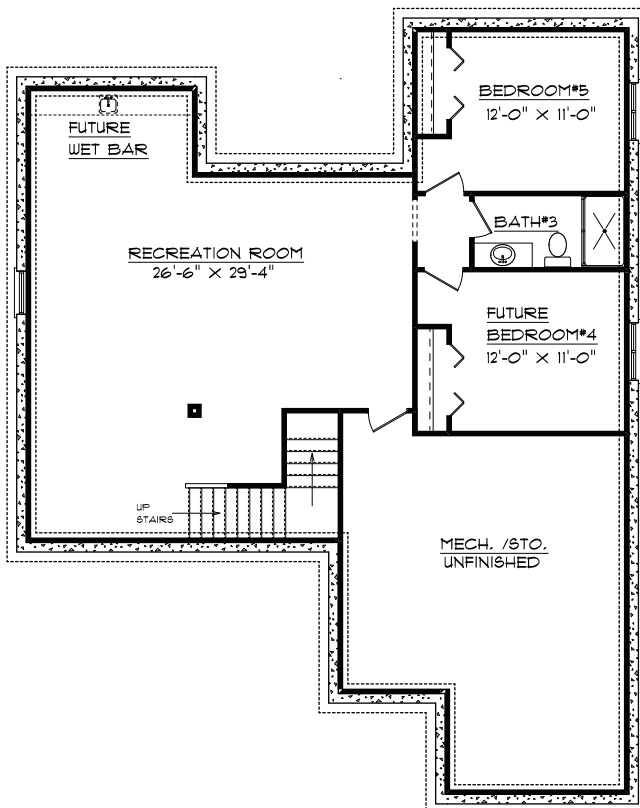

**Lot 605 Country Ridge VI
601 Country Ridge Drive
Mahomet, IL 61853**

First Floor

Basement

Plan Summary

First Floor	1715 sq.ft.
Finished Basement	871 sq.ft.
TOTAL Finished	2586 sq.ft.