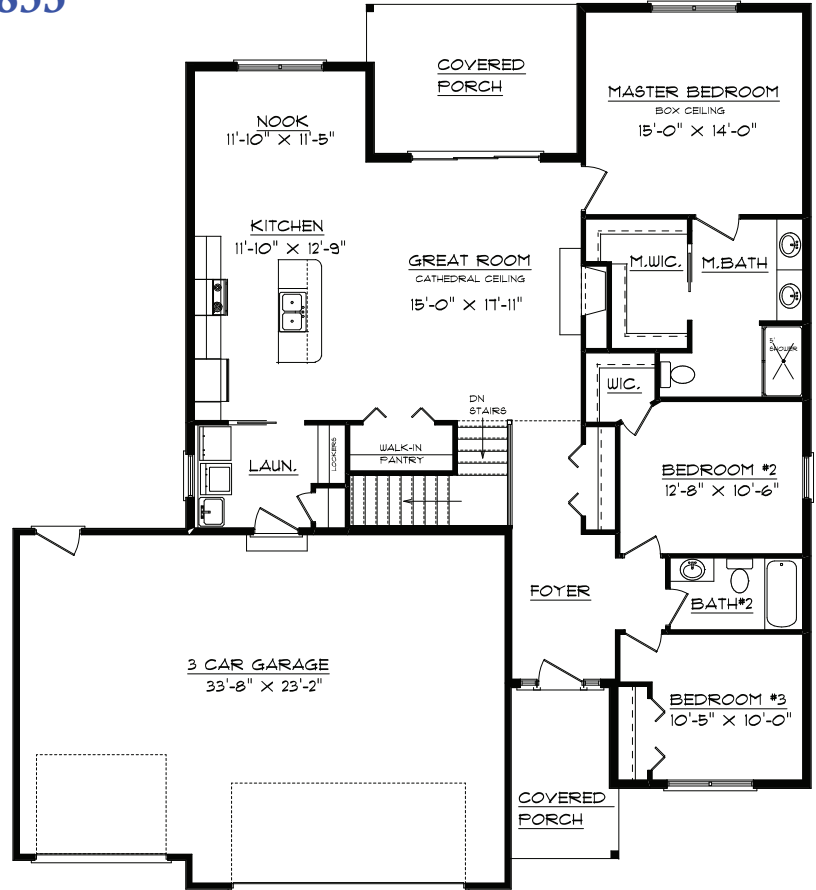

**Lot 605 Country Ridge VI
601 Country Ridge Drive
Mahomet, IL 61853**

First Floor

Basement

Plan Summary

First Floor	1715 sq.ft.
Finished Basement	871 sq.ft.
TOTAL Finished	2586 sq.ft.