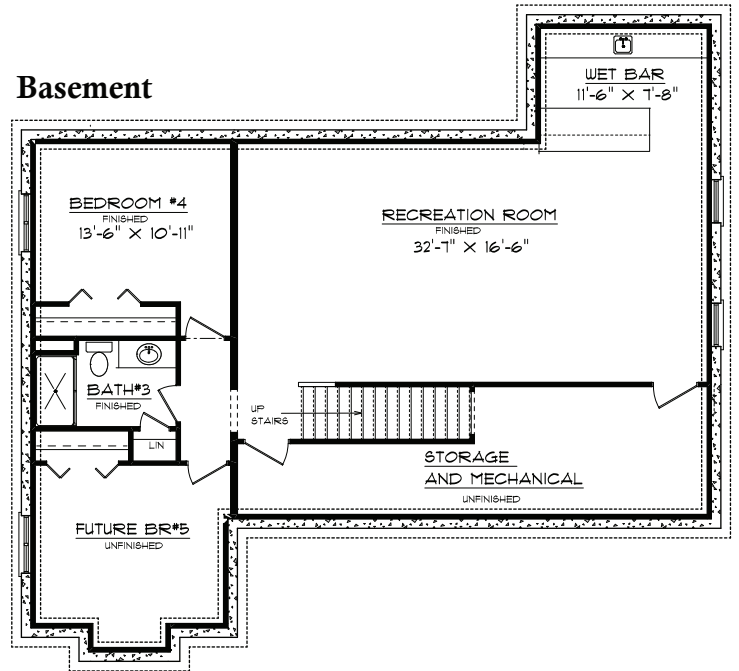

**Lot 320 Prairie Meadows
408 Bradford Ave.
Savoy, IL 61874**

First Floor

Second Floor

Basement

Plan Summary

First Floor	1575 sq.ft.
Second Floor	651 sq.ft.
Finished Basement	1000 sq.ft.
TOTAL Finished	3226 sq.ft.