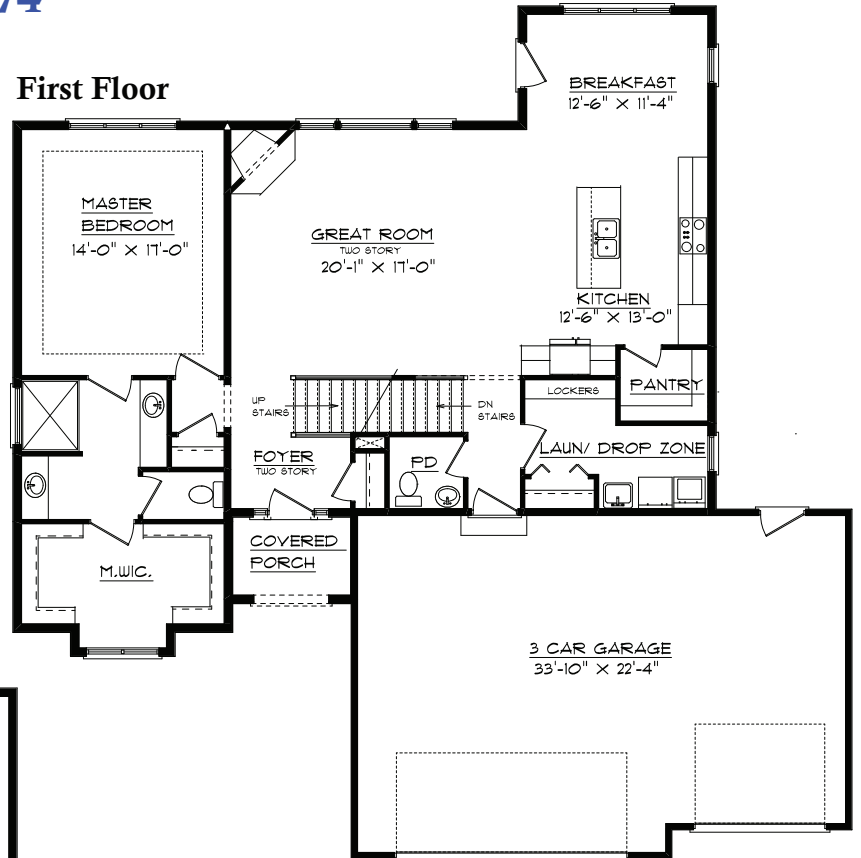

**Lot 320 Prairie Meadows
408 Bradford Ave.
Savoy, IL 61874**

First Floor

Second Floor

Basement

Plan Summary

First Floor	1575 sq.ft.
Second Floor	651 sq.ft.
Finished Basement	1000 sq.ft.
TOTAL Finished	3226 sq.ft.