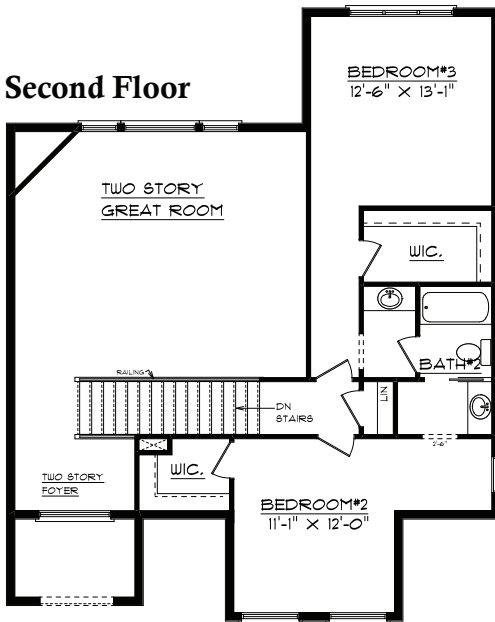

**Lot 320 Prairie Meadows
408 Bradford Ave.
Savoy, IL 61874**

First Floor

Second Floor

Basement

Plan Summary

First Floor	1575 sq.ft.
Second Floor	651 sq.ft.
Finished Basement	1000 sq.ft.
TOTAL Finished	3226 sq.ft.