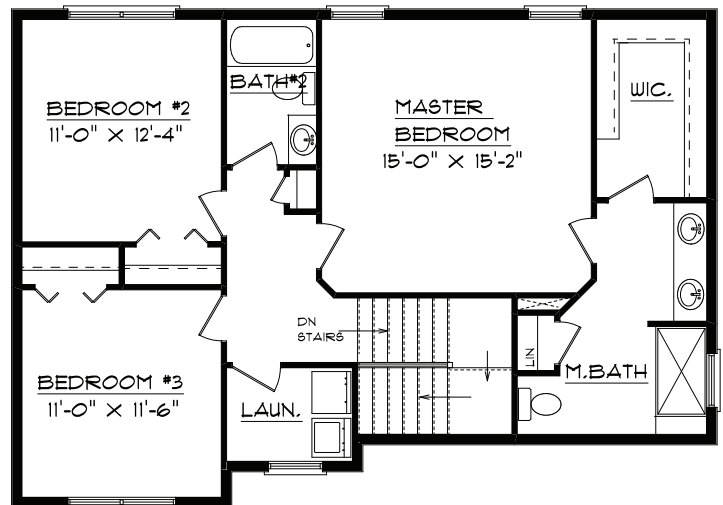

Lot 261 Liberty on the Lake
1706 Eagle Road
Champaign, IL 61822

First Floor

Second Floor

Plan Summary

First Floor	1026 sq.ft.
Second Flor	935 sq.ft.
Unfinished Basement	0 sq.ft.
TOTAL Finished	1961 sq.ft.