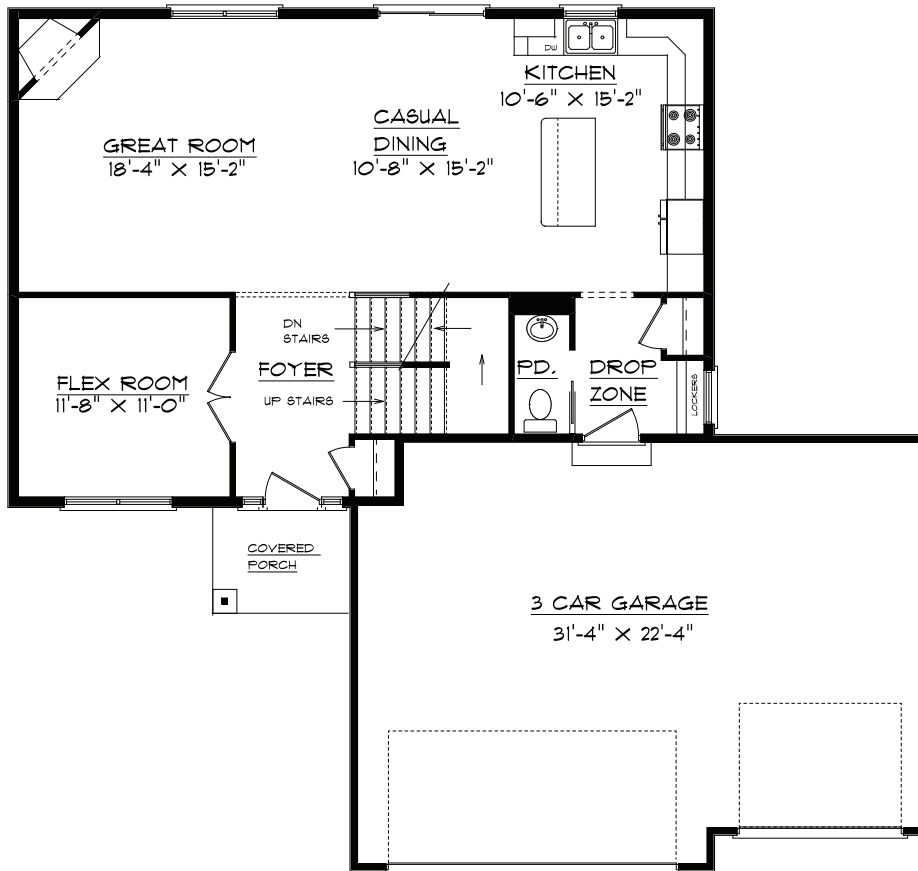

Lot 261 Liberty on the Lake
1706 Eagle Road
Champaign, IL 61822

First Floor

Second Floor

Plan Summary

First Floor	1026 sq.ft.
Second Flor	935 sq.ft.
Unfinished Basement	0 sq.ft.
TOTAL Finished	1961 sq.ft.