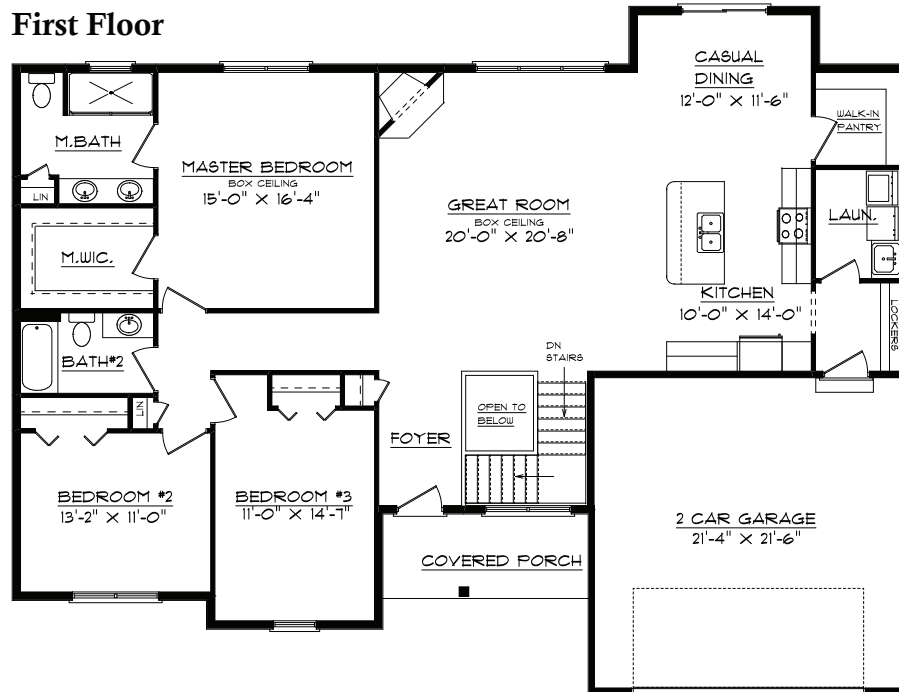

Lot 258 Liberty on the Lake
1709 Eagle Road
Champaign, IL 61822

First Floor

Basement

Plan Summary

First Floor	1948 sq.ft.
Finished Basement	1127 sq.ft.
TOTAL Finished	3075 sq.ft.