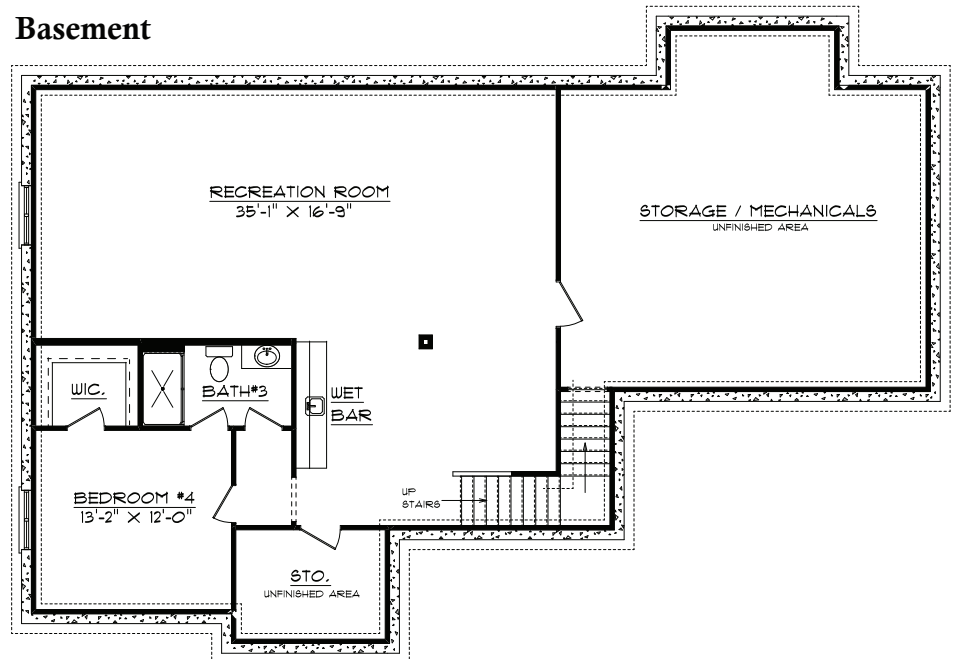

Lot 258 Liberty on the Lake
1709 Eagle Road
Champaign, IL 61822

First Floor

Basement

Plan Summary

First Floor	1948 sq.ft.
Finished Basement	1127 sq.ft.
TOTAL Finished	3075 sq.ft.