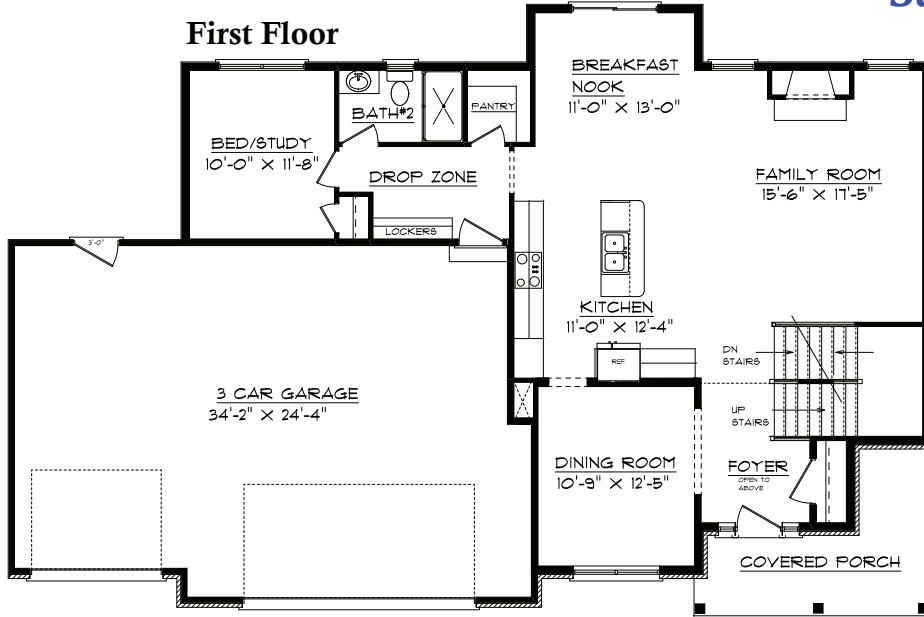

**Lot 217 Lake Falls II  
1002 Cascade Drive  
Savoy, IL 61874**

**Second Floor**

**Plan Summary**

First Floor	1269 sq.ft.
Second Floor	1364 sq.ft.
Finished Basement	840 sq.ft.
<b>TOTAL Finished</b>	<b>3473 sq.ft.</b>

**Basement**