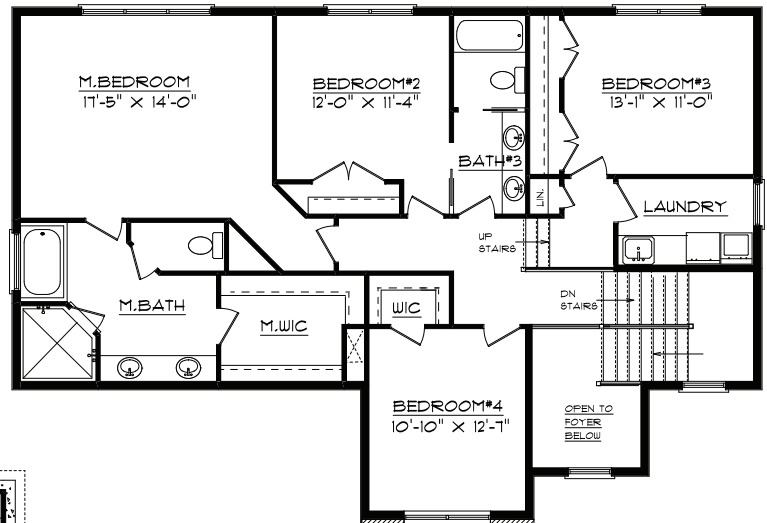

**Lot 217 Lake Falls II  
1002 Cascade Drive  
Savoy, IL 61874**

**Second Floor**

**Plan Summary**

First Floor	1269 sq.ft.
Second Floor	1364 sq.ft.
Finished Basement	840 sq.ft.
<b>TOTAL Finished</b>	<b>3473 sq.ft.</b>

**Basement**