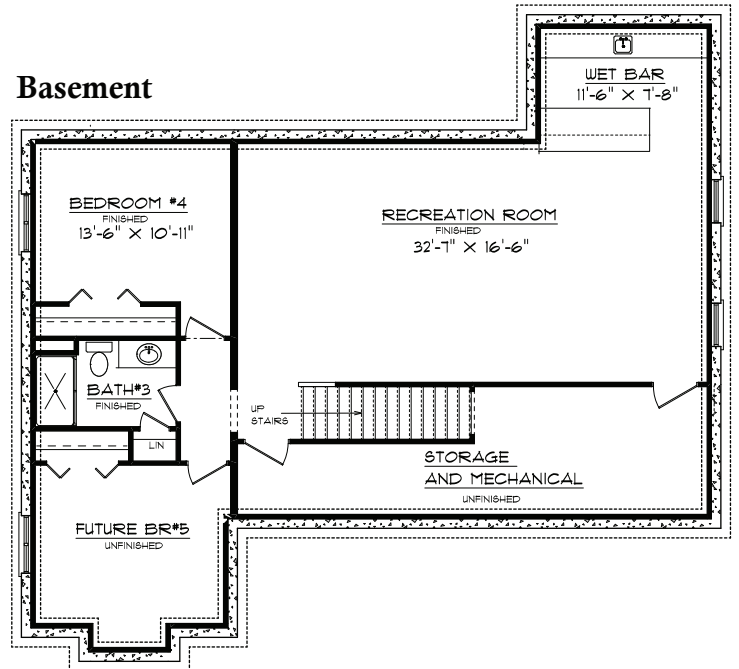

**Lot 178 Trails at Abbey Fields  
4808 Oakdale Drive  
Champaign, IL 61822**

**First Floor**

**Second Floor**

**Basement**

**Plan Summary**

First Floor	1575 sq.ft.
Second Floor	651 sq.ft.
Finished Basement	1000 sq.ft.
<b>TOTAL Finished</b>	<b>3226 sq.ft.</b>