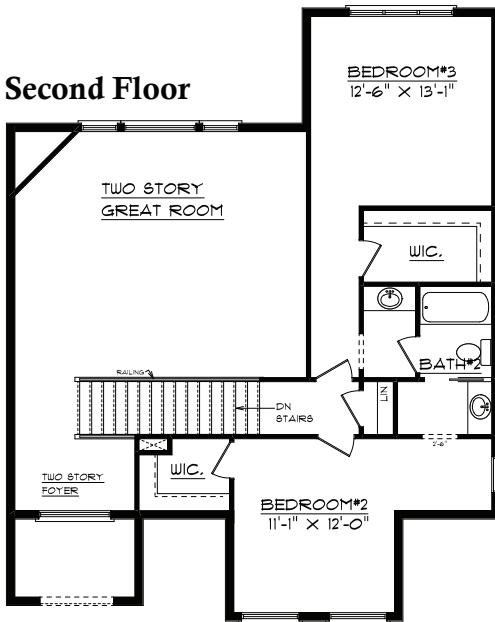

**Lot 178 Trails at Abbey Fields  
4808 Oakdale Drive  
Champaign, IL 61822**

**First Floor**

**Second Floor**

**Basement**

**Plan Summary**

First Floor	1575 sq.ft.
Second Floor	651 sq.ft.
Finished Basement	1000 sq.ft.
<b>TOTAL Finished</b>	<b>3226 sq.ft.</b>