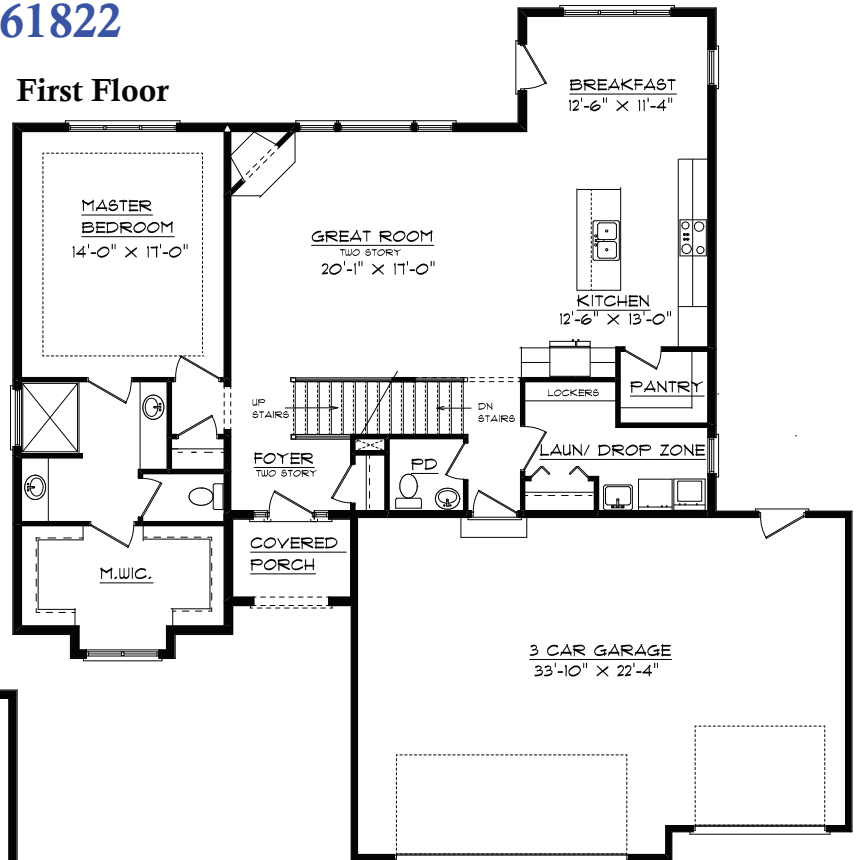

**Lot 178 Trails at Abbey Fields  
4808 Oakdale Drive  
Champaign, IL 61822**

**First Floor**

**Second Floor**

**Basement**

**Plan Summary**

First Floor	1575 sq.ft.
Second Floor	651 sq.ft.
Finished Basement	1000 sq.ft.
<b>TOTAL Finished</b>	<b>3226 sq.ft.</b>