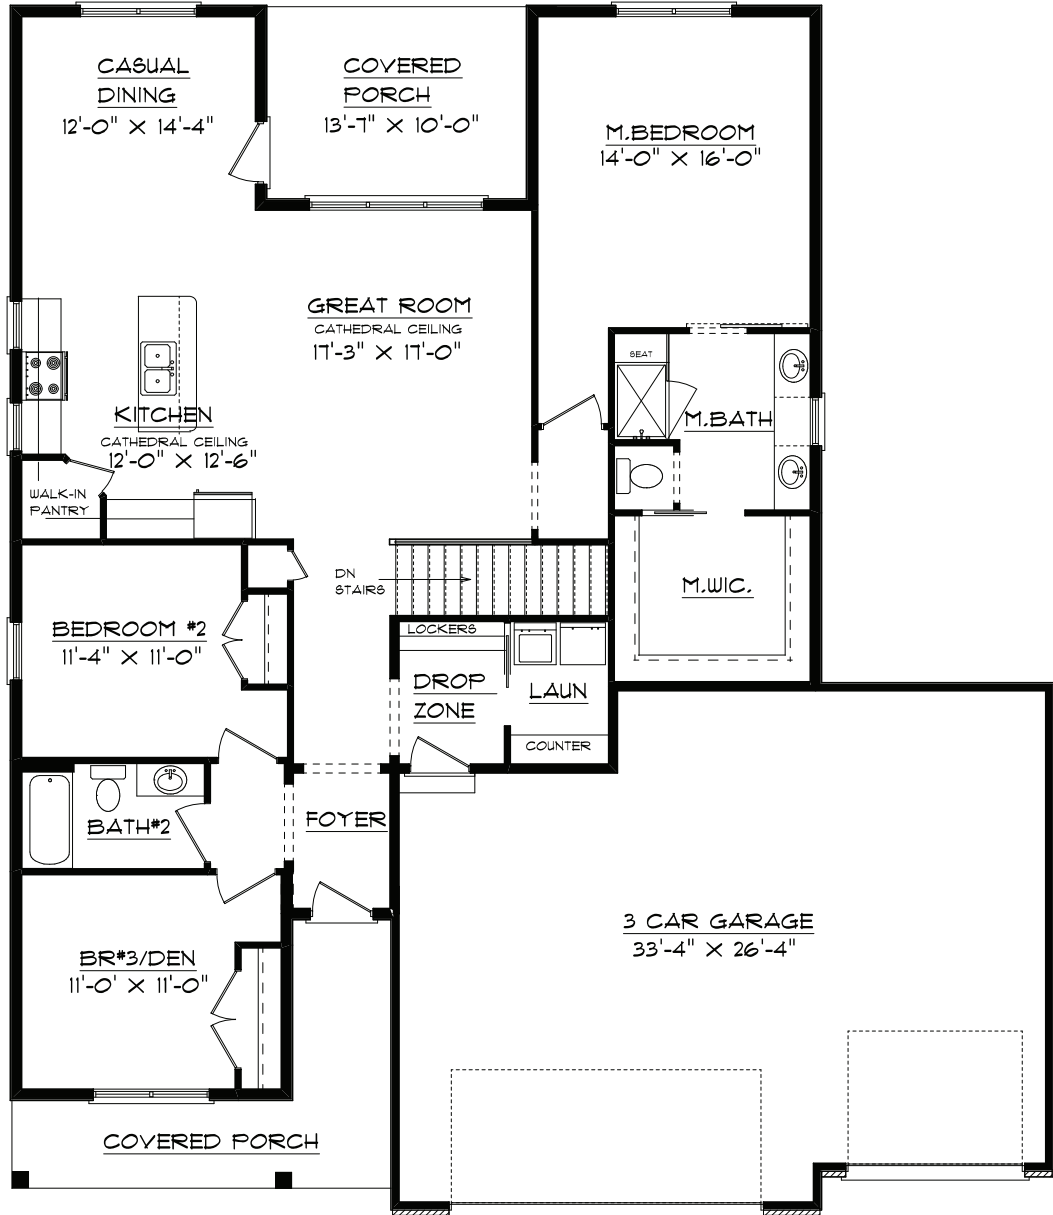

**Lot 15 Liberty Place Condos**  
**3903 Liberty Circle**  
**Champaign, IL 61822**

**Plan Summary**

<b>First Floor</b>	1770 sq.ft.
<b>Unfinished Basement</b>	
<b>TOTAL Finished</b>	1770 sq.ft.