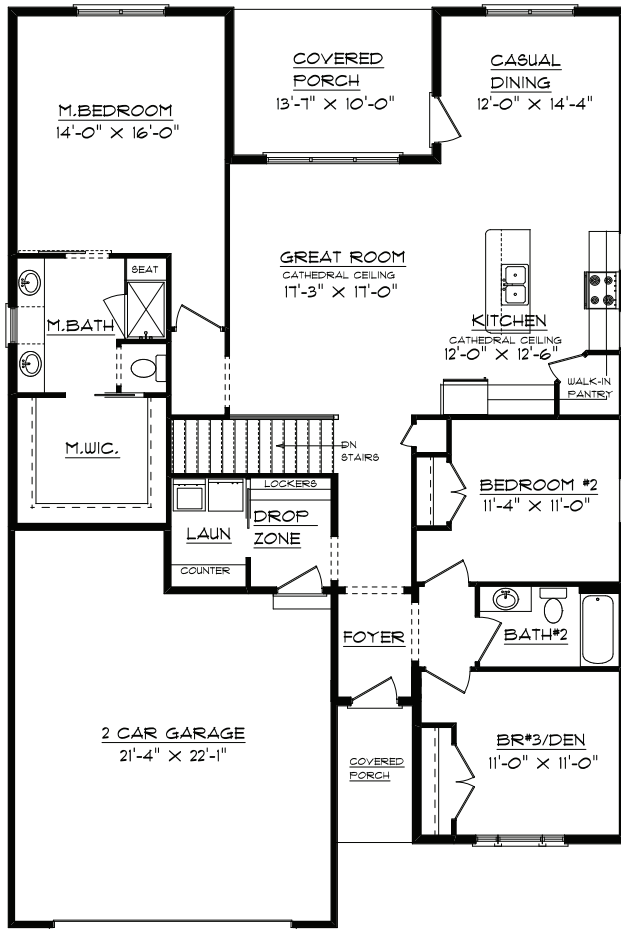

# Lot 14 Liberty Place Condos

## 3905 Liberty Circle

### Plan Summary

First Floor	1770 sq.ft.
Finished Basement	680 sq.ft.
<b>TOTAL Finished</b>	<b>2450 sq.ft.</b>