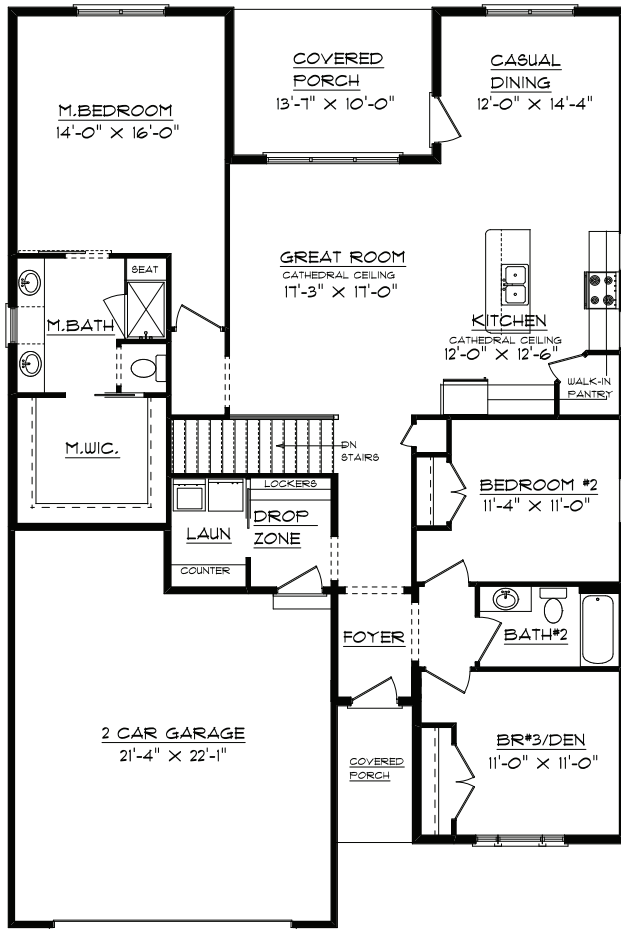

Lot 14 Liberty Place Condos

3905 Liberty Circle

Champaign, IL 61822

Plan Summary

First Floor	1770 sq.ft.
Finished Basement	680 sq.ft.
TOTAL Finished	2450 sq.ft.