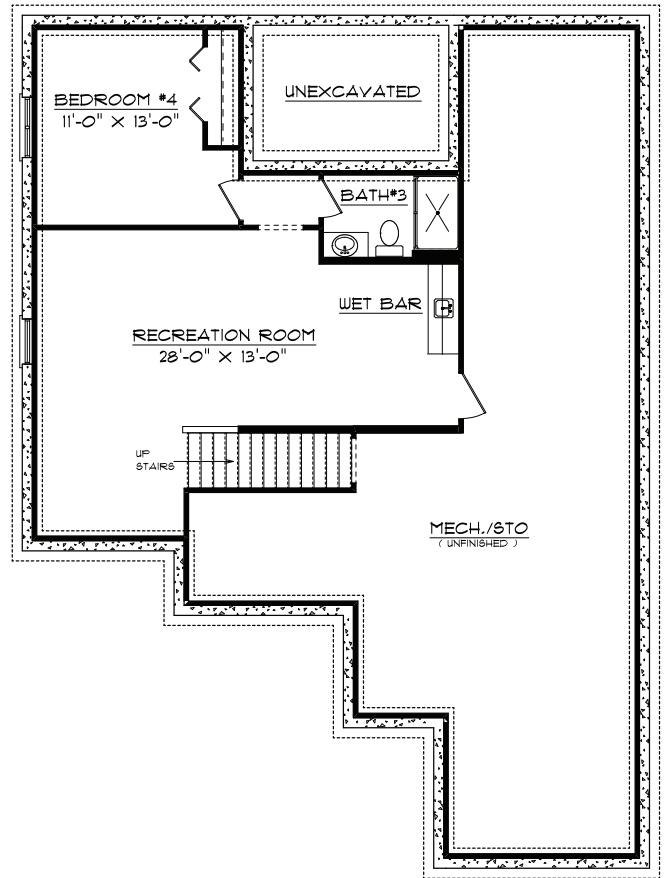

# Lot 14 Liberty Place Condos

## 3905 Liberty Circle

### Plan Summary

First Floor	1770 sq.ft.
Finished Basement	680 sq.ft.
<b>TOTAL Finished</b>	<b>2450 sq.ft.</b>