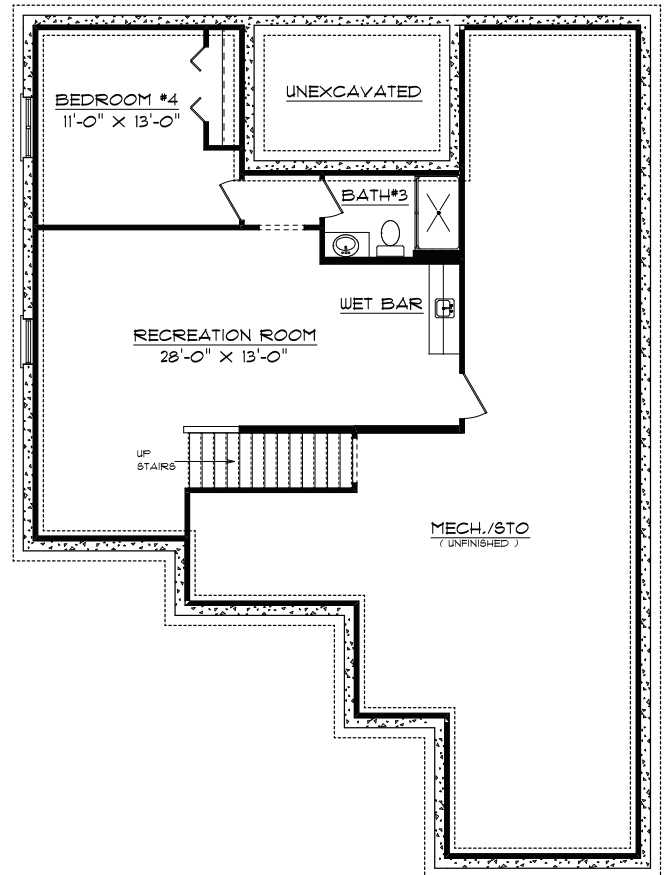

Lot 14 Liberty Place Condos

3905 Liberty Circle

Champaign, IL 61822

Plan Summary

First Floor	1770 sq.ft.
Finished Basement	680 sq.ft.
TOTAL Finished	2450 sq.ft.