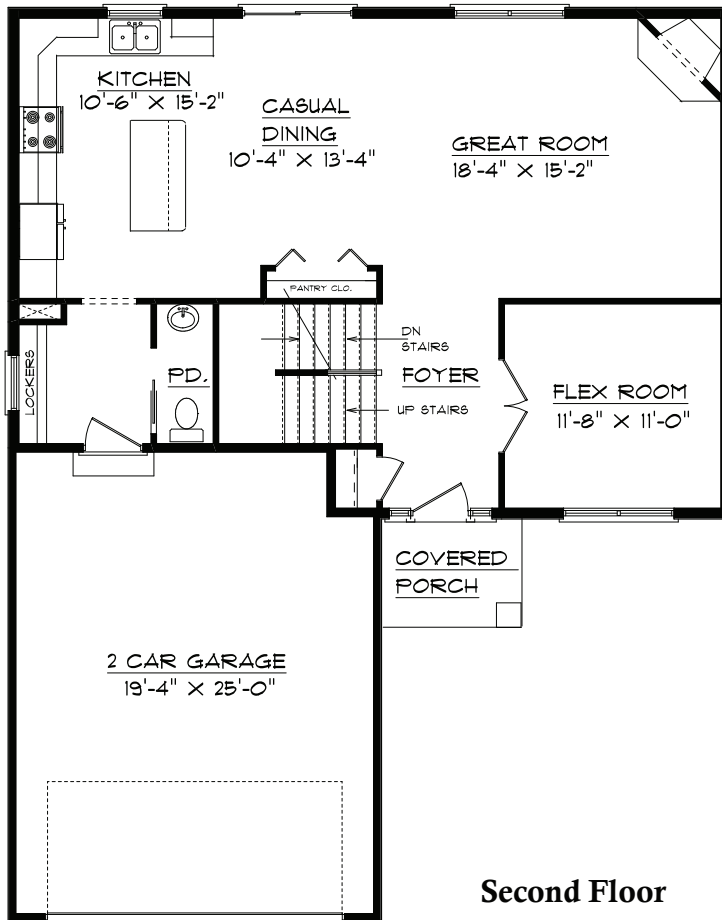

Lot 1445 Prairie Fields  
 208 Cattail Ave.  
 Savoy, IL 61874

**First Floor**

**Second Floor**

**Plan Summary**

<b>First Floor</b>	1026 sq.ft.
<b>Second Floor</b>	935 sq.ft.
<b>Unfinished Basement</b>	0 sq.ft.
<b>TOTAL Finished</b>	1961 sq.ft.