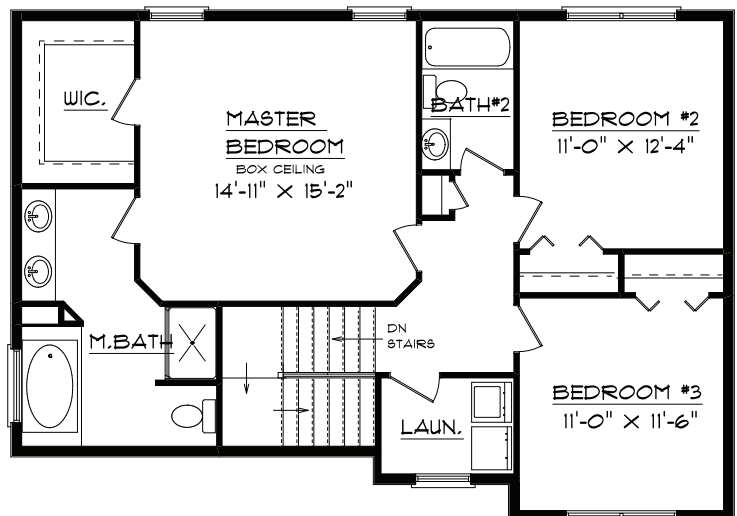

Lot 1445 Prairie Fields  
 208 Cattail Ave.  
 Savoy, IL 61874

**First Floor**

**Second Floor**

**Plan Summary**

<b>First Floor</b>	1026 sq.ft.
<b>Second Floor</b>	935 sq.ft.
<b>Unfinished Basement</b>	0 sq.ft.
<b>TOTAL Finished</b>	1961 sq.ft.