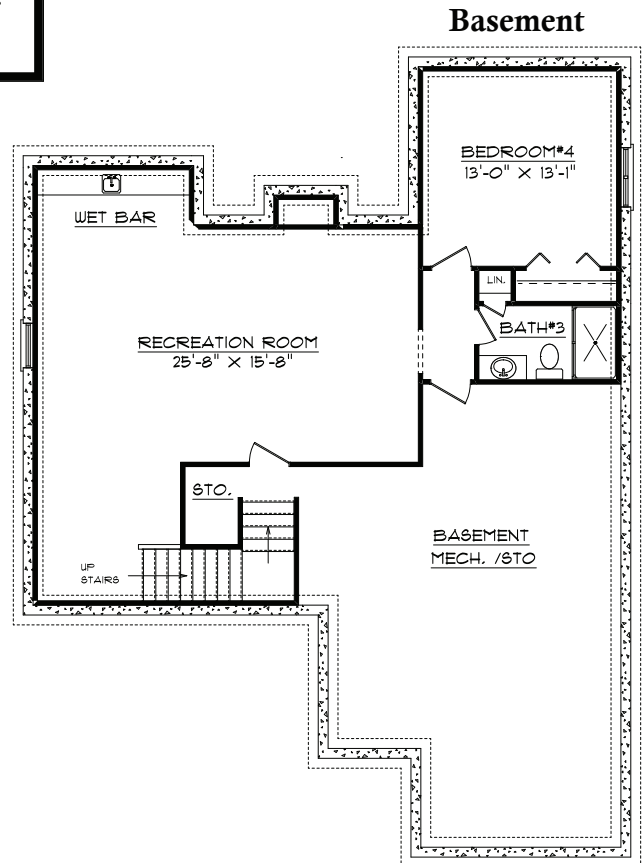

**Lot 1444 Prairie Fields
206 Cattail Ave.
Savoy, IL 61874**

Plan Summary

First Floor	1603 sq.ft.
Finished Basement	842 sq.ft.
TOTAL Finished	2445 sq.ft.