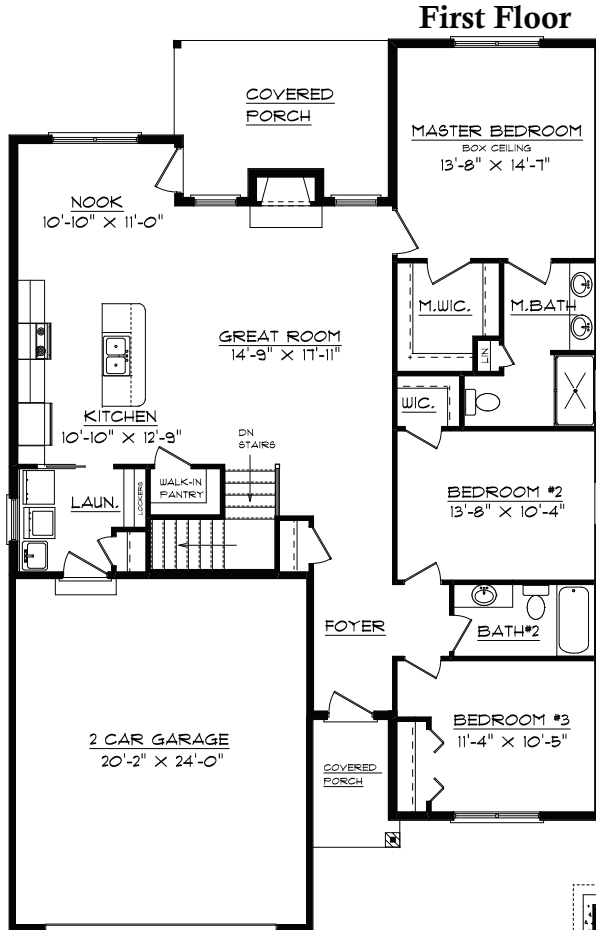

**Lot 1444 Prairie Fields
206 Cattail Ave.
Savoy, IL 61874**

Plan Summary

First Floor	1603 sq.ft.
Finished Basement	842 sq.ft.
TOTAL Finished	2445 sq.ft.