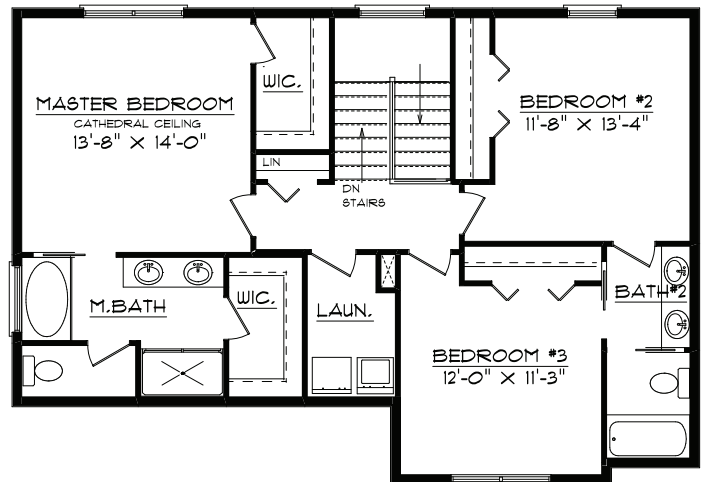

**Lot 1442 Prairie Fields  
202 Cattail Ave.  
Savoy, IL 61874**

**First Floor**

**Second Floor**

**Plan Summary**

<b>First Floor</b>	980 sq.ft.
<b>Second Floor</b>	975 sq.ft.
<b>Unfinished Basement</b>	0 sq.ft.
<b>TOTAL Finished</b>	1955 sq.ft.