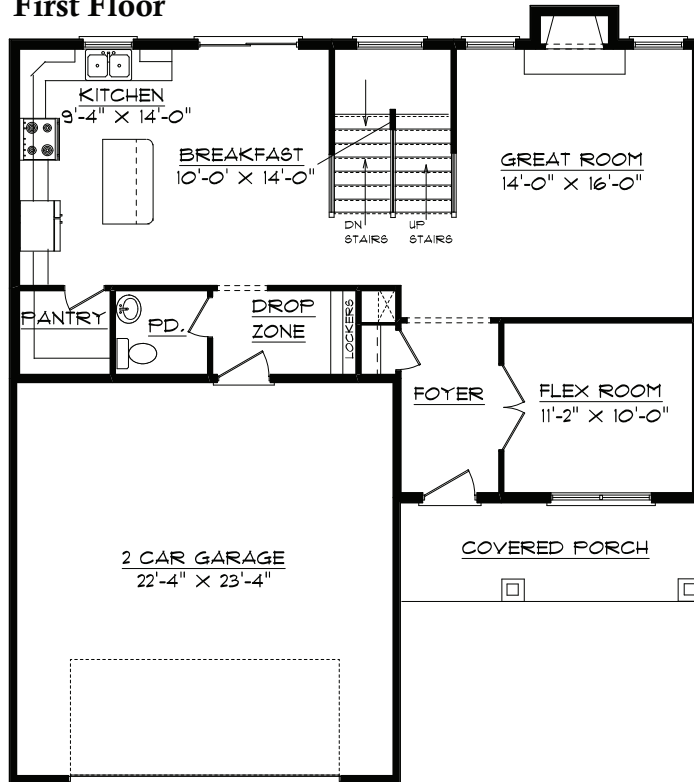

**Lot 1442 Prairie Fields  
202 Cattail Ave.  
Savoy, IL 61874**

**First Floor**

**Second Floor**

**Plan Summary**

<b>First Floor</b>	980 sq.ft.
<b>Second Floor</b>	975 sq.ft.
<b>Unfinished Basement</b>	0 sq.ft.
<b>TOTAL Finished</b>	1955 sq.ft.