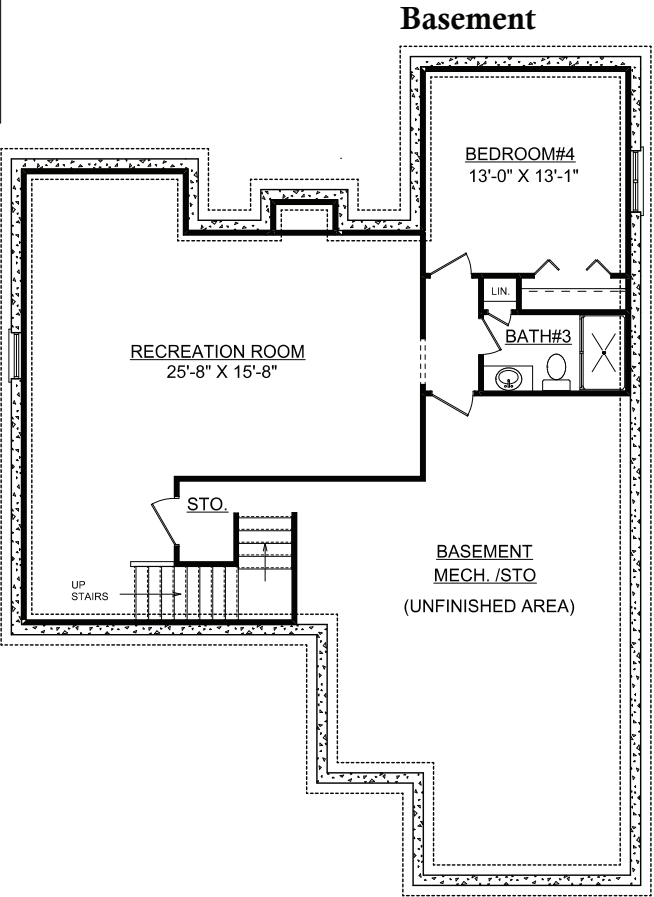

**Lot 1419 Prairie Fields
114 Gailardio Street
Savoy, IL 61874**

Plan Summary

First Floor	1603 sq.ft.
Finished Basement	842 sq.ft.
TOTAL Finished	2445 sq.ft.