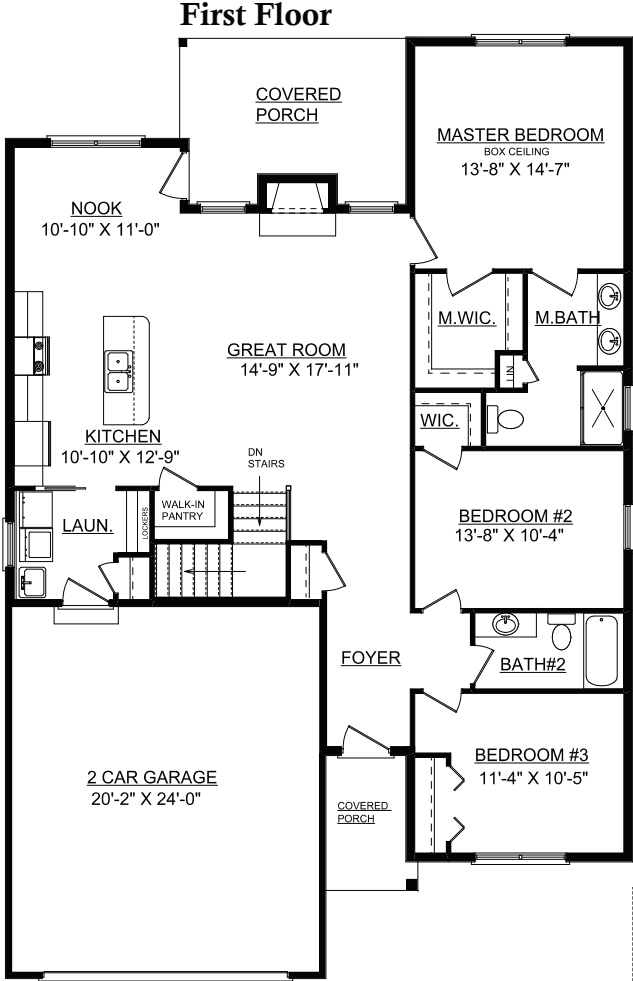

**Lot 1419 Prairie Fields
114 Gailardio Street
Savoy, IL 61874**

Plan Summary

First Floor	1603 sq.ft.
Finished Basement	842 sq.ft.
TOTAL Finished	2445 sq.ft.