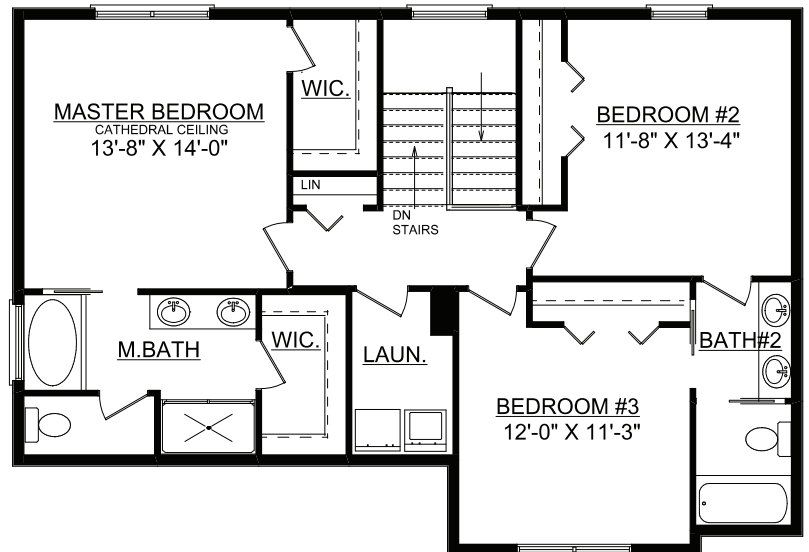

**Lot 1418 Prairie Fields
112 Gailardio Street
Savoy, IL 61874**

First Floor

Second Floor

Plan Summary

First Floor	980 sq.ft.
Second Floor	975 sq.ft.
Unfinished Basement	0 sq.ft.
TOTAL Finished	1955 sq.ft.