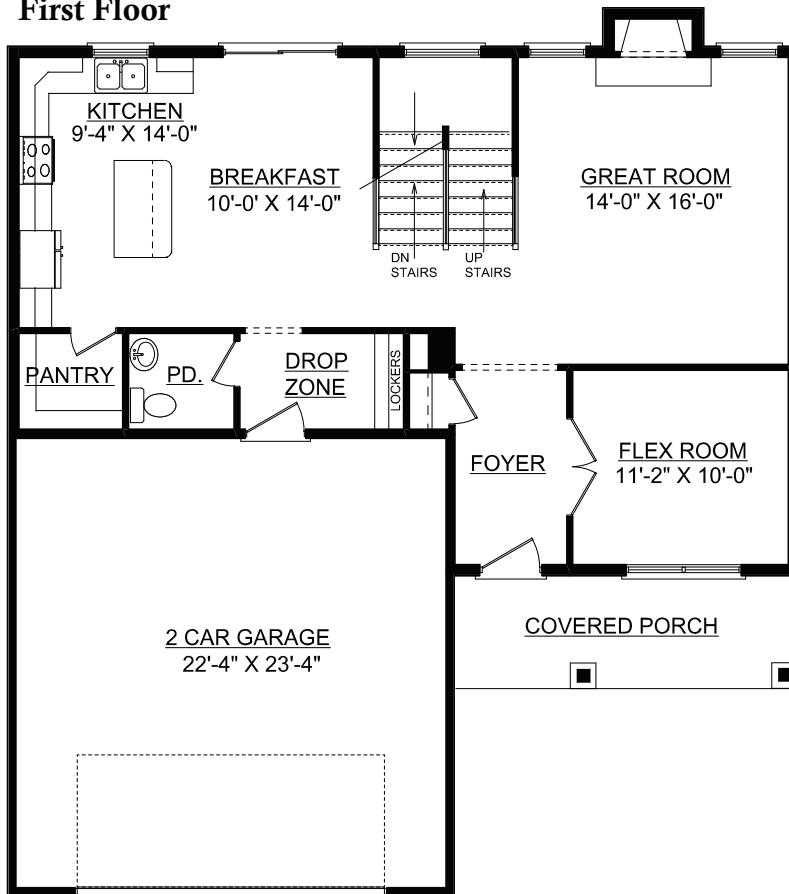

**Lot 1418 Prairie Fields
112 Gailardio Street
Savoy, IL 61874**

First Floor

Second Floor

Plan Summary

First Floor	980 sq.ft.
Second Floor	975 sq.ft.
Unfinished Basement	0 sq.ft.
TOTAL Finished	1955 sq.ft.