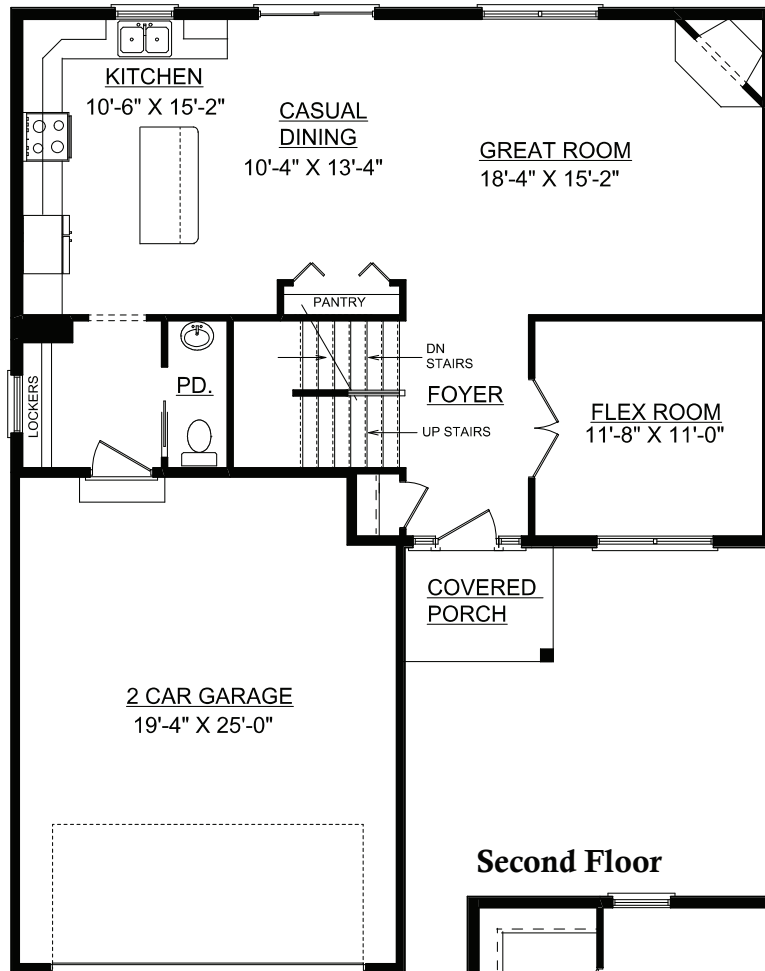

**Lot 1417 Prairie Fields
110 Gailardio Street
Savoy, IL 61874**

First Floor

Second Floor

Plan Summary

First Floor	1026 sq.ft.
Second Floor	935 sq.ft.
Unfinished Basement	0 sq.ft.
TOTAL Finished	1961 sq.ft.