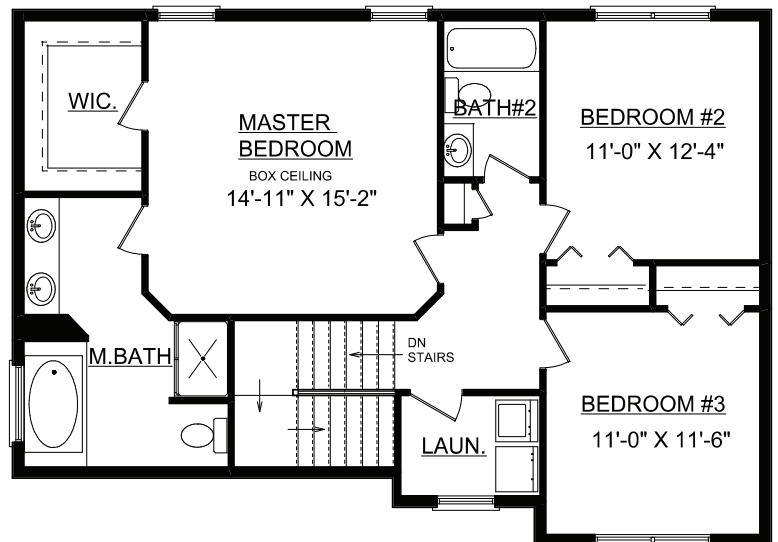

**Lot 1417 Prairie Fields
110 Gailardio Street
Savoy, IL 61874**

First Floor

Second Floor

Plan Summary

First Floor	1026 sq.ft.
Second Floor	935 sq.ft.
Unfinished Basement	0 sq.ft.
TOTAL Finished	1961 sq.ft.