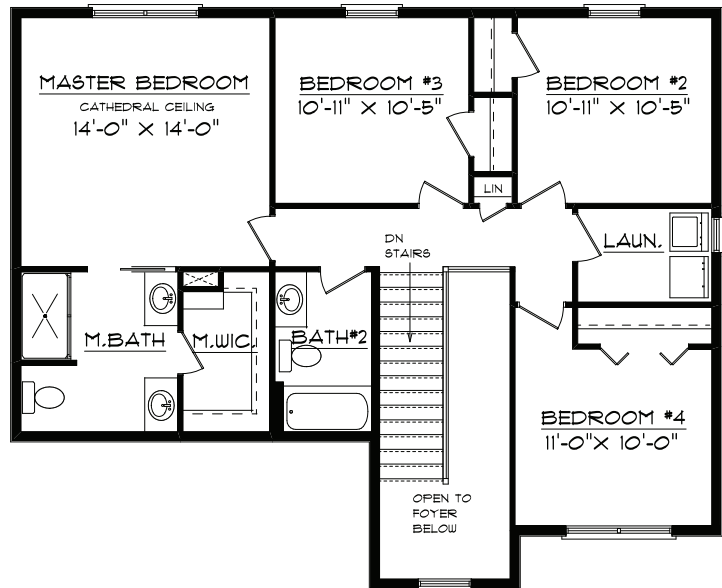

**Lot 1416 Prairie Fields  
108 Gailardio Street  
Savoy, IL 61874**

**First Floor**

**Second Floor**

**Plan Summary**

|                            |             |
|----------------------------|-------------|
| <b>First Floor</b>         | 985 sq.ft.  |
| <b>Second Floor</b>        | 973 sq.ft.  |
| <b>Unfinished Basement</b> | 0 sq.ft.    |
| <b>TOTAL Finished</b>      | 1958 sq.ft. |