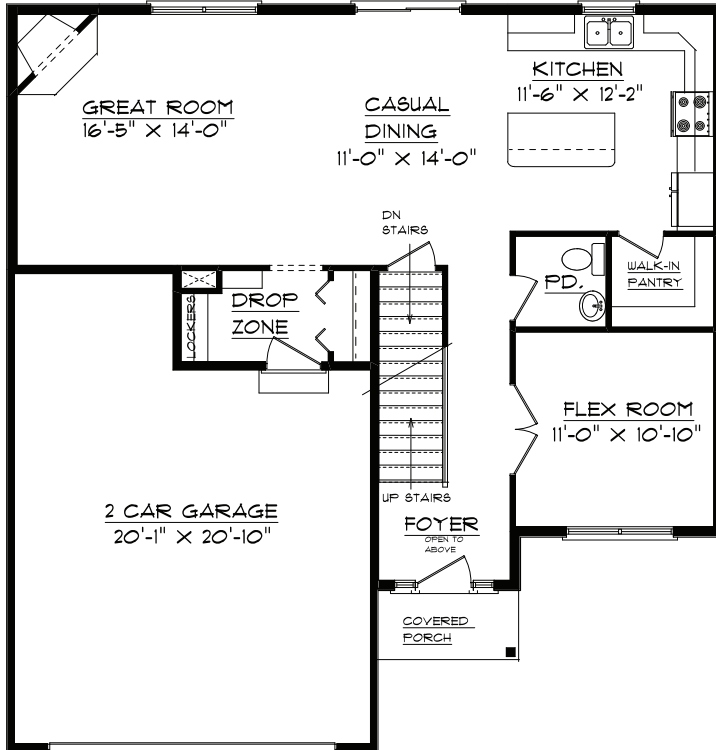

**Lot 1416 Prairie Fields  
108 Gailardio Street  
Savoy, IL 61874**

**First Floor**

**Second Floor**

**Plan Summary**

|                            |             |
|----------------------------|-------------|
| <b>First Floor</b>         | 985 sq.ft.  |
| <b>Second Floor</b>        | 973 sq.ft.  |
| <b>Unfinished Basement</b> | 0 sq.ft.    |
| <b>TOTAL Finished</b>      | 1958 sq.ft. |