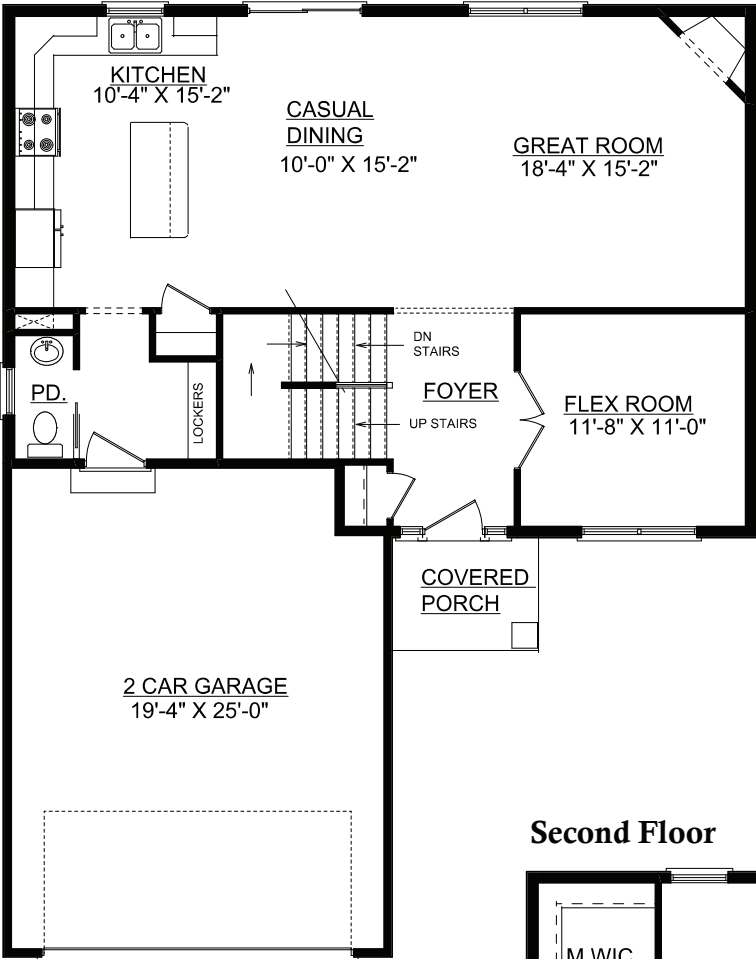

**Lot 1410 Prairie Fields
107 Gailardio Street
Savoy, IL 61874**

First Floor

Second Floor

Plan Summary

First Floor	1026 sq.ft.
Second Floor	935 sq.ft.
Unfinished Basement	0 sq.ft.
TOTAL Finished	1961 sq.ft.