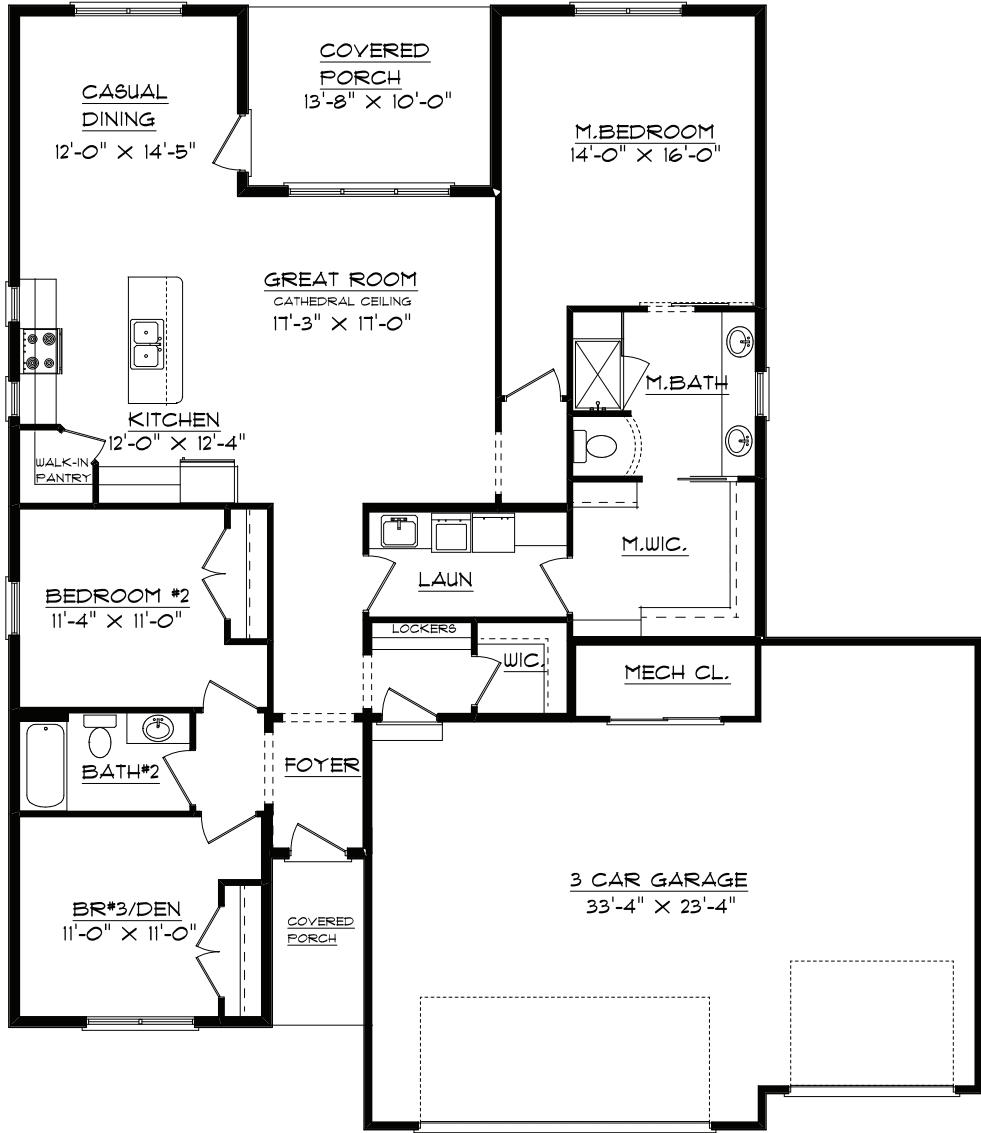

Lot 13 Liberty Place Condos
3907 Liberty Circle
Champaign, IL 61822

Plan Summary

First Floor	1770 sq.ft.
Slab Foundation	0 sq.ft.
TOTAL Finished	1770 sq.ft.